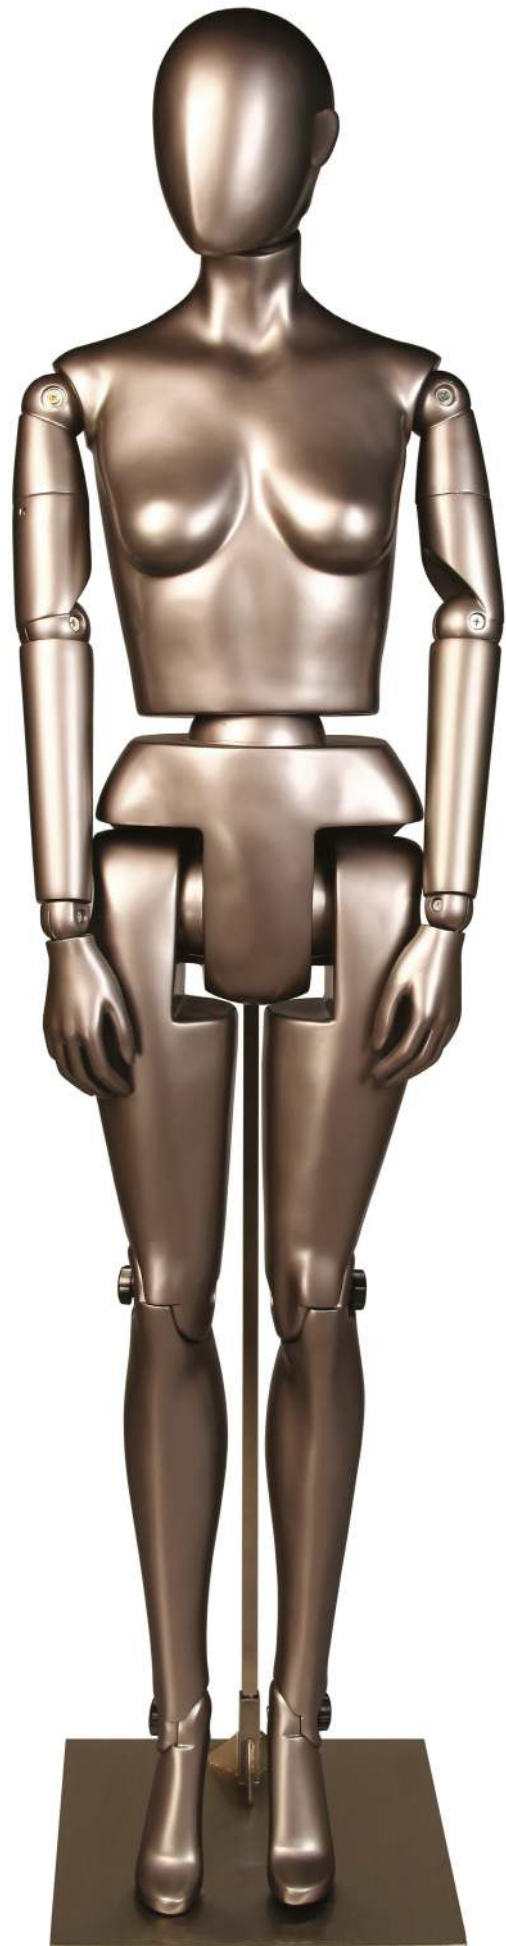

ARTICULATE

ARTM1

ARTF1

Articulated wooden arms are available as an option.

ARTF1

Chest:	34"	86 cm
Waist:	25"	62 cm
Hips:	36"	89 cm
Height:	6	183 cm
Shoe:	UK 6 EU 39 USA 8	
Heel:	4"	10 cm

ARTM1

Chest:	38"	96 cm
Waist:	28"	71 cm
Hips:	37"	94 cm
Height:	6' 2"	188 cm
Shoe:	UK 10 EU 44 USA 10.5	
Heel:	1/2"	12 mm

ARTICULATE

Fully Articulated Male & Female Mannequins

Universal Display Fittings Co. Ltd
 Units 130-132 Network Hub
 300 Kensal Road
 London W10 5BE
 United Kingdom
 Tel. 020 8206 5010
 Fax. 020 8969 4215
info@universaldisplay.co.uk