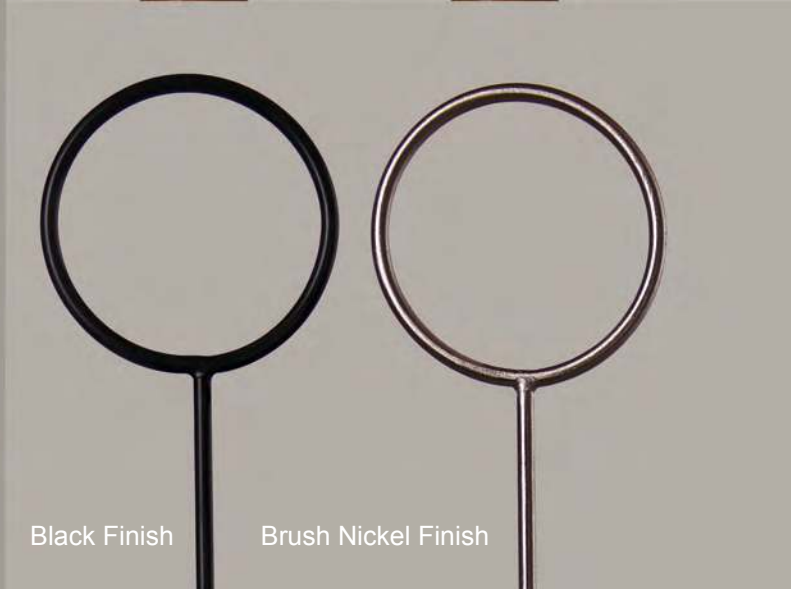

WR

WB

WHT3
Height 50 cm

WHT2
Height 40 cm

WHT1
Height 30 cm

Black Finish

Brush Nickel Finish

WOODEN ACCESSORIES