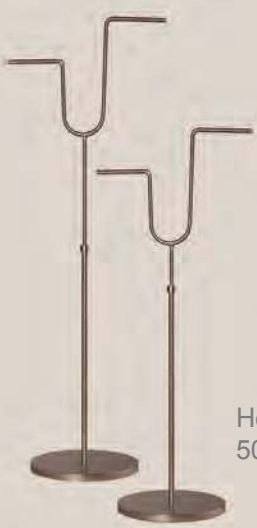

METAL ACCESSORIES

OBN

Height
42>66cm

OBB

PBN

Height
40>64cm

PBB

STB

Height
44>66cm

STN

TBN

Height
35>60cm

TBB

UTBN

Height
50>72cm

UTBB

YBN

Height
40>63cm

YBB

Brush Nickel Finish

Black Finish

SS2
Height 40cm
Base 15x15cm

SS1
Height 40cm
Base 15x15cm

METAL ACCESSORIES