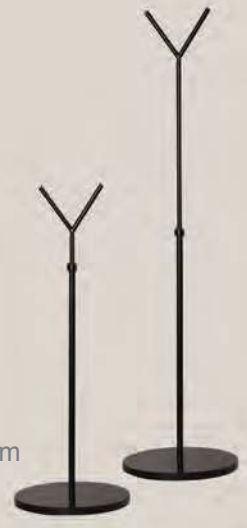

METAL ACCESSORIES

OBN

Height
42>66cm

OBB

PBN

Height
40>64cm

PBB

STB

Height
44>66cm

STN

TBN

Height
35>60cm

TBB

UTBN

Height
50>72cm

UTBB

YBN

Height
40>63cm

YBB

Brush Nickel Finish

Black Finish

SS2
Height 40cm
Base 15x15cm

SS1
Height 40cm
Base 15x15cm

METAL ACCESSORIES