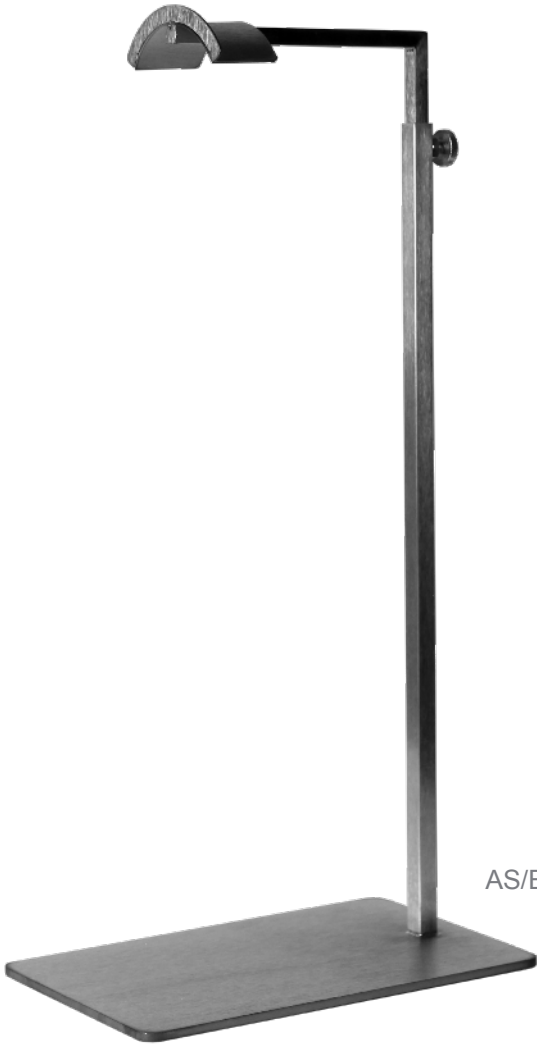

METAL ACCESSORIES 4

BON/SSR

BON/TS

BON/SR

7TSUN/B

AS/BAG/L

AS/RISER
12CM TALL
20CM DEEP
37CM WIDE

AS/TFBS