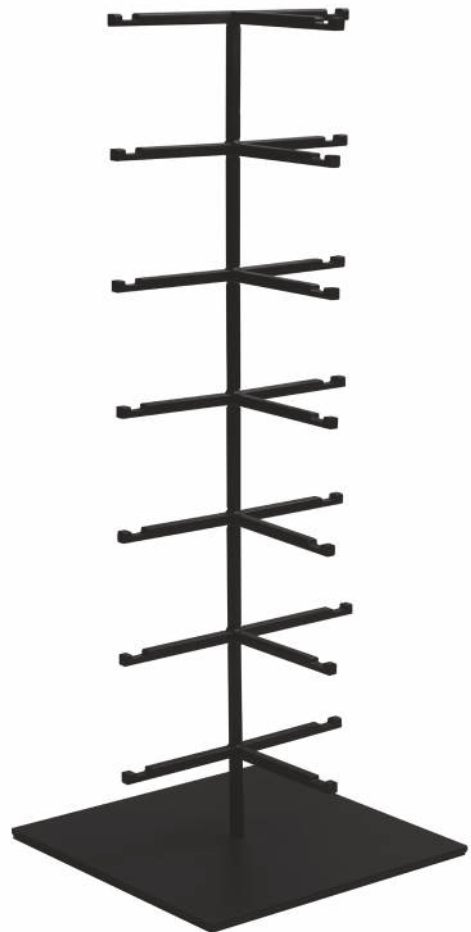

METAL ACCESSORIES 4

BON/SSR

BON/TS

BON/SR

7TSUN/B

AS/BAG/L

AS/RISER
12CM TALL
20CM DEEP
37CM WIDE

AS/TFBS