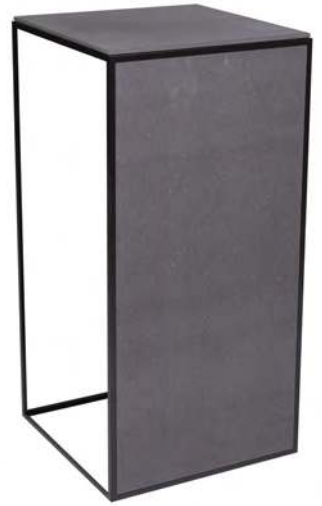

CUBIC

CUBIC 1
45cm x45cm x45cm
Ref 976157

CUBIC 2
95cm x 45cm x 45cm
Ref 976158

Shelf and side panel :
45 cm x 45 cm Ref 976159
95 cm x 95 cm Ref 976160
Panels drop into place and have magnetic fittings.