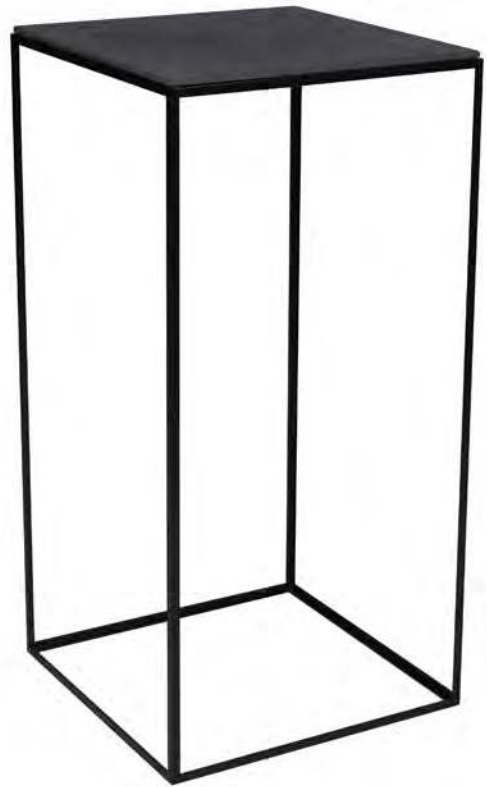

CUBIC

CUBIC 1
45cm x45cm x45cm
Ref 976157

CUBIC 2
95cm x 45cm x 45cm
Ref 976158

Shelf and side panel :
45 cm x 45 cm Ref 976159
95 cm x 95 cm Ref 976160
Panels drop into place and have magnetic fittings.