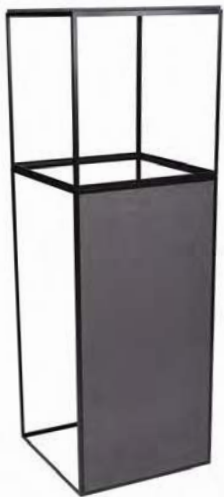

CUBIC

CUBIC 1
45cm x45cm x45cm
Ref 976157

CUBIC 2
95cm x 45cm x 45cm
Ref 976158

Shelf and side panel :
45 cm x 45 cm Ref 976159
95 cm x 95 cm Ref 976160
Panels drop into place and have magnetic fittings.