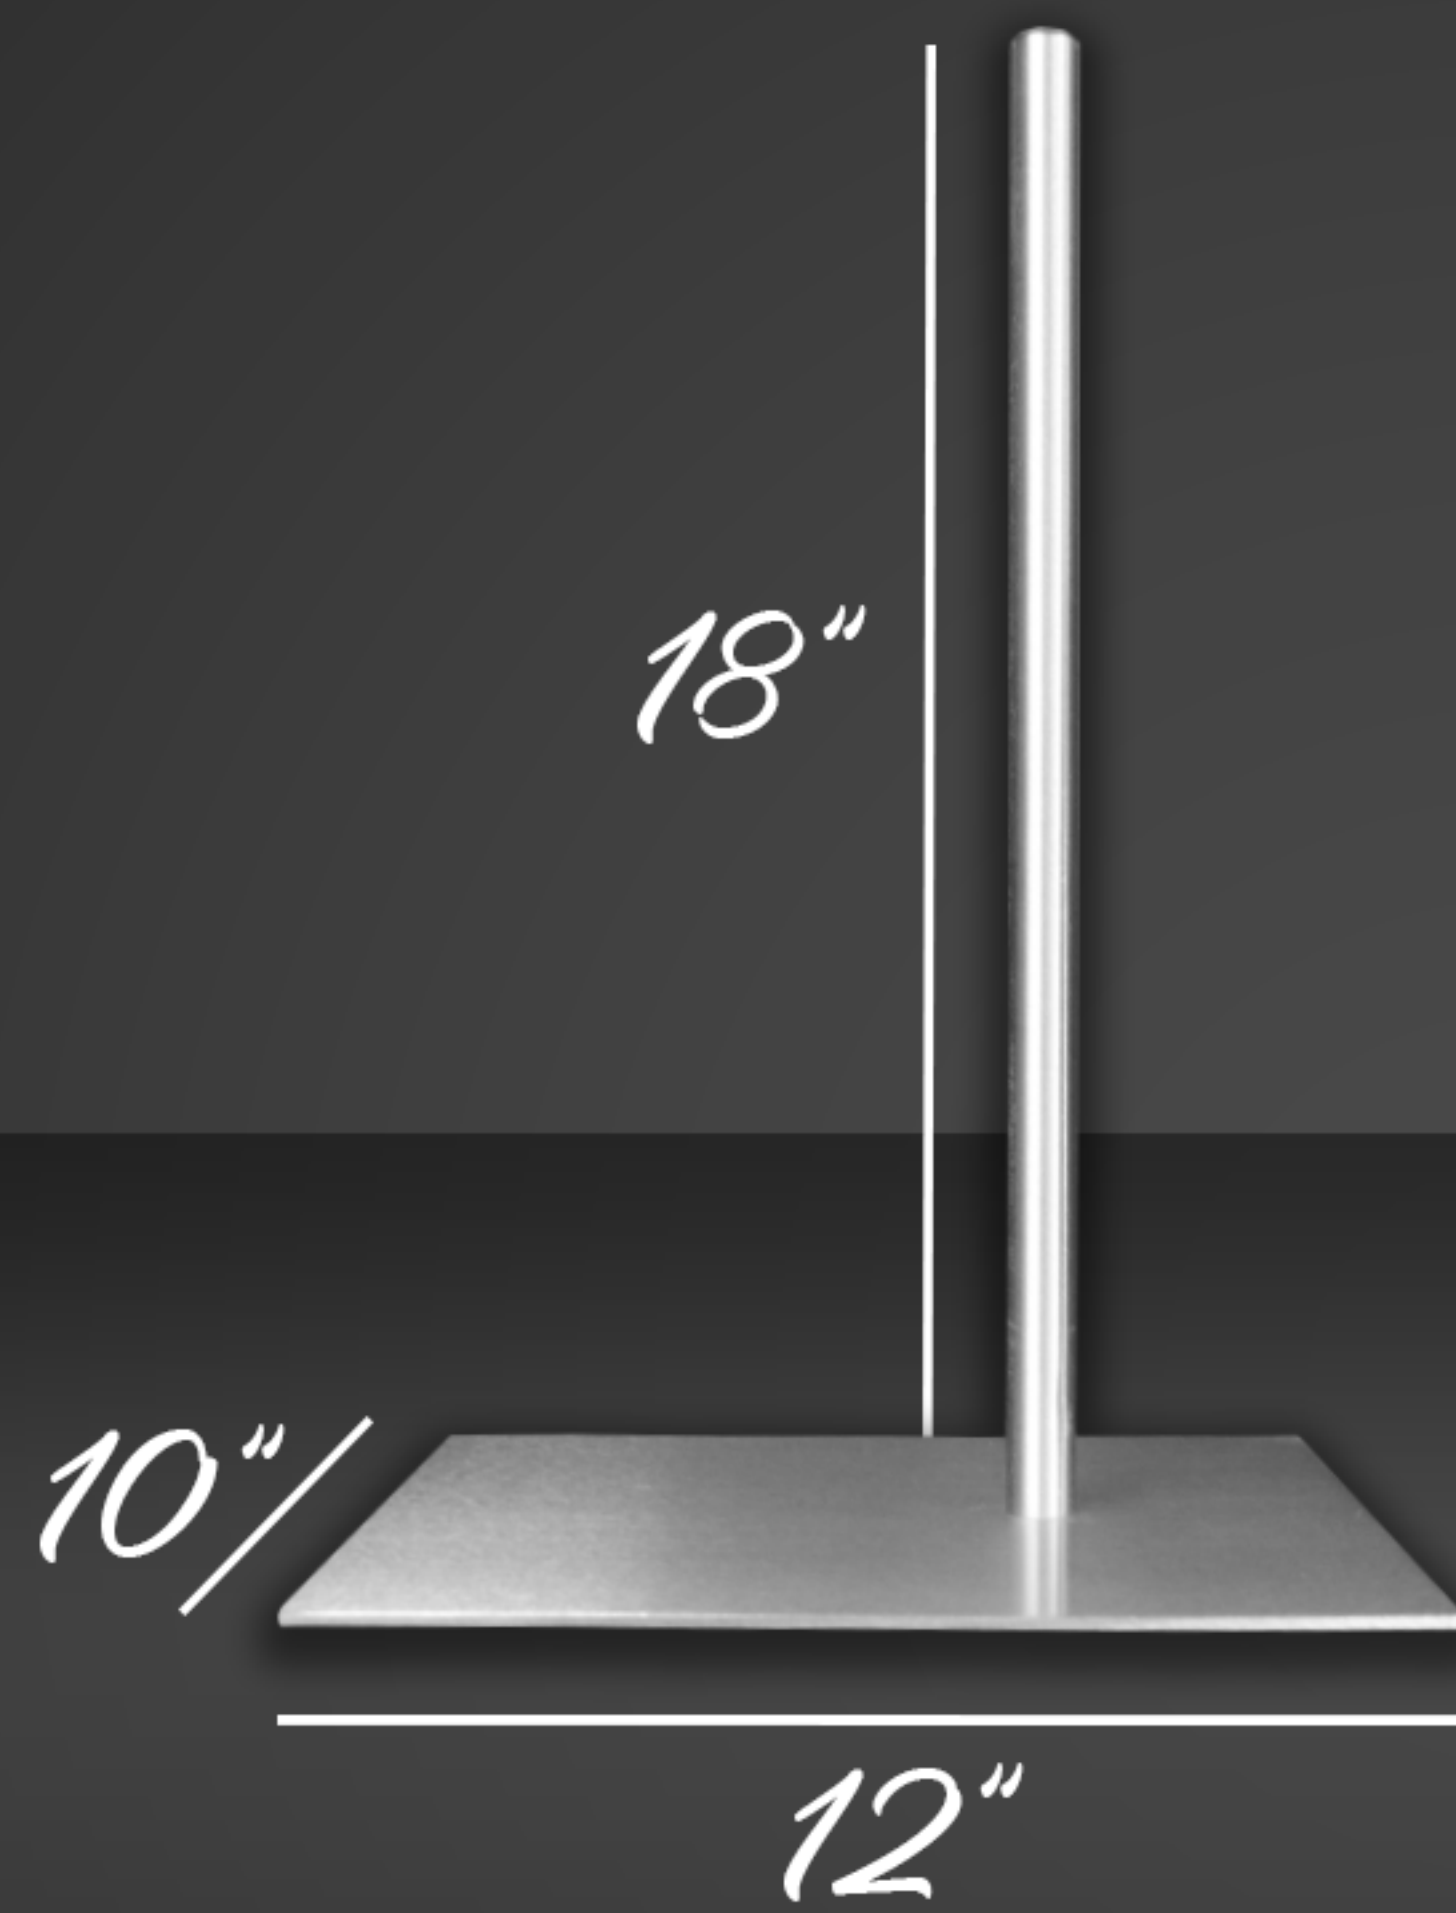

Bases

NF-BASE#1

LS-BASE#2

LS-BASE#1

NF-BASE#2

Les Etalages **NEWFORM** Display

2250 46th Avenue Lachine, Quebec

H8T 2P3