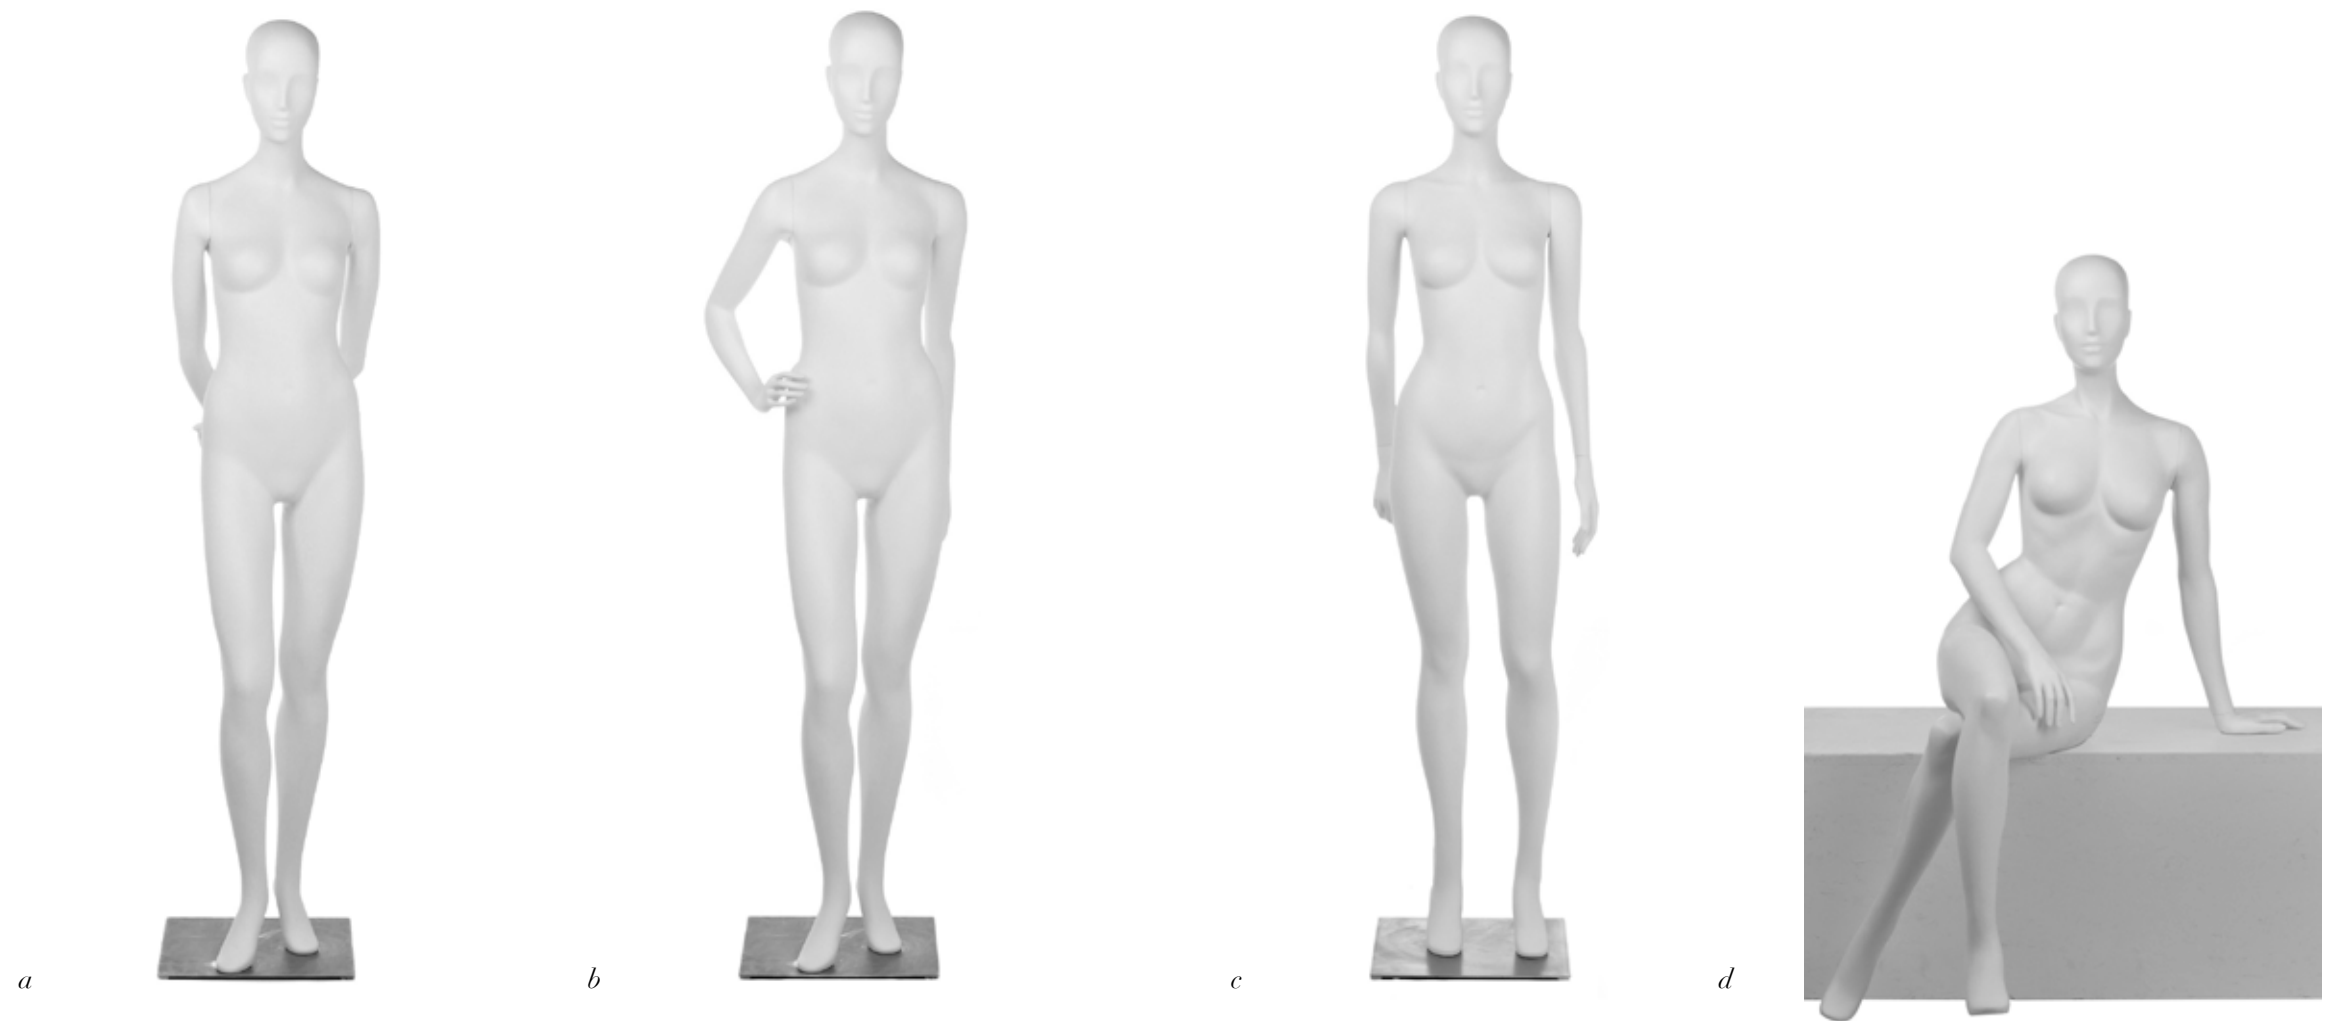

fashion: **ADORE**

a/AIMEE BACK ARMS
500-1432

b/AIMEE HIP ARM
500-1481

c/ANNA
500-1482

height 71"
bust 33"
waist 25"
hips 35"
inseam 32"
heel 3"

d/AUDREY
512-1429

bust 33"
waist 23.5"
hips 36"
inseam 34.5"

NOTES: poses *a* and *b* share a torso. arms are interchangeable for these poses