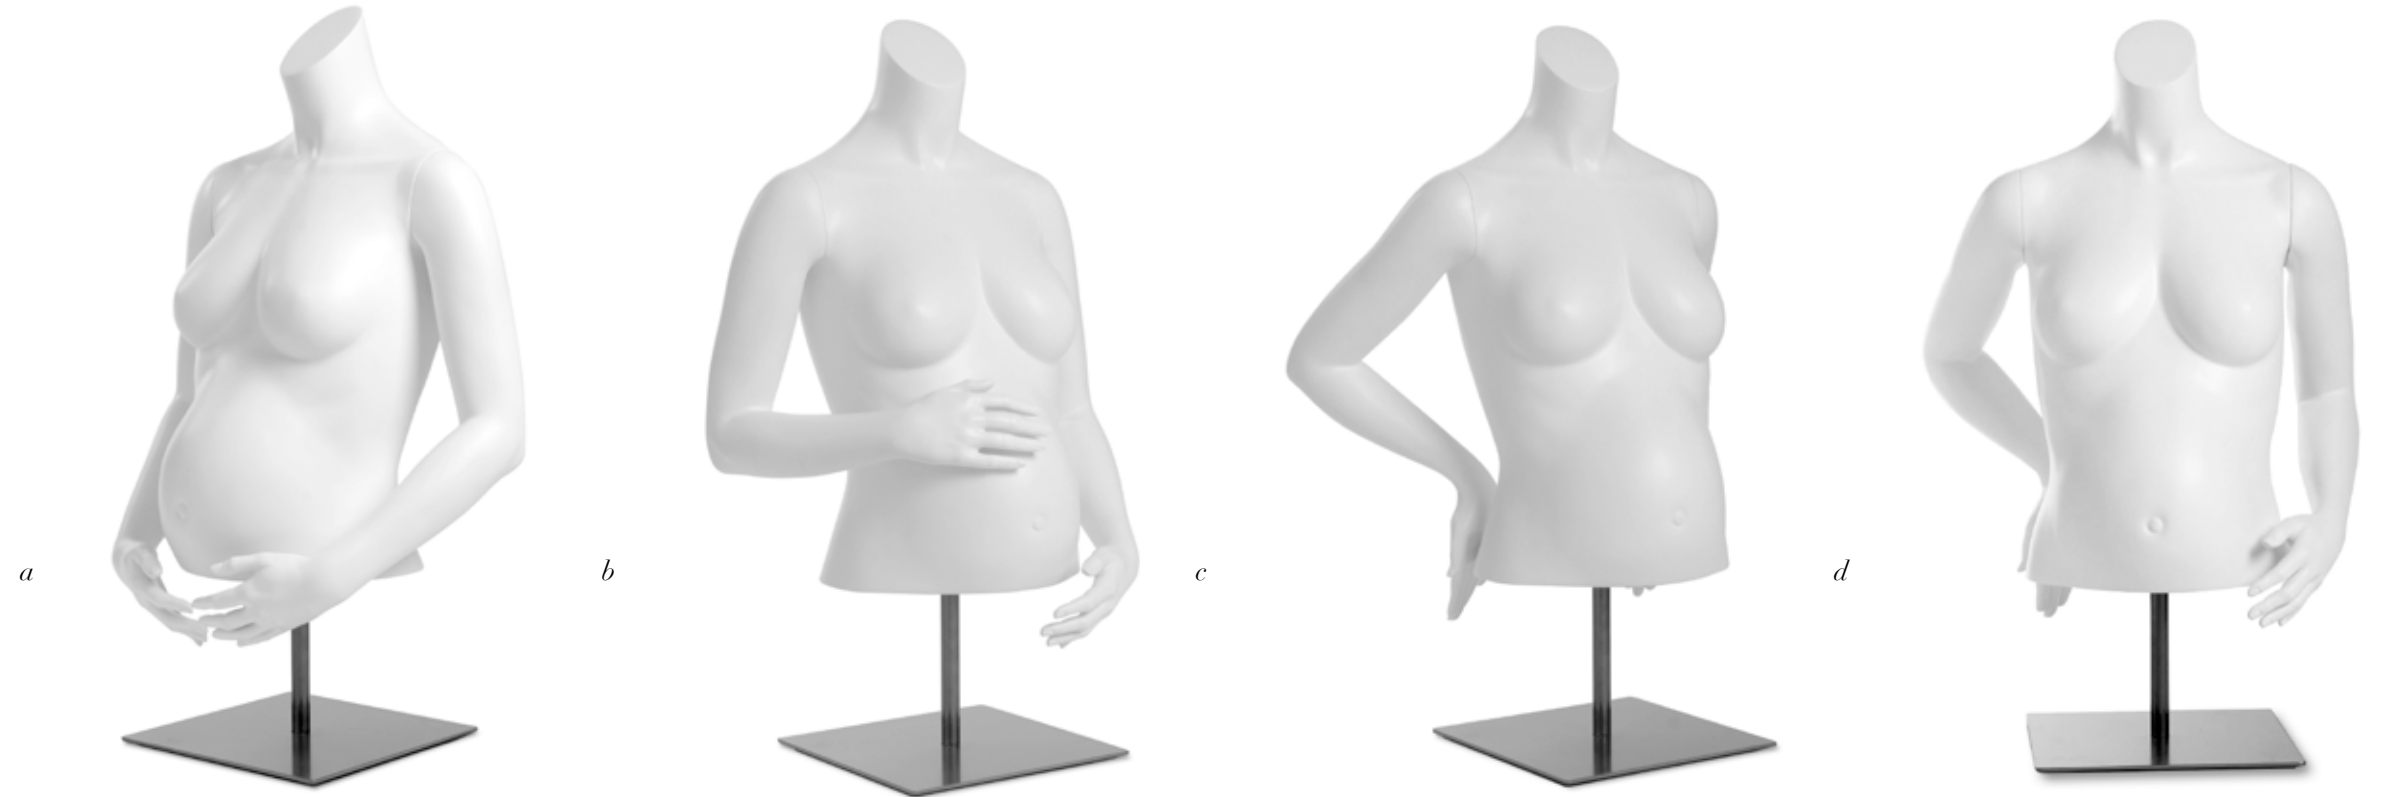

fashion: **MATERNITY**

a/SABRINA
500-1924

b/SAMANTHA
500-1923

c/SHARRON
500-1921

d/SHELLEY
500-2221

size 4/6

NOTES: *all poses share a torso. arms are interchangeable for all poses*

fashion: **MATERNITY**

a/SABRINA BUST
502-1924

b/SAMANTHA BUST
502-1923

c/SHARRON BUST
502-1921

d/SHAE BUST
502-9145

height 26"
bust 36"
waist 33"

NOTES:
-all forms share a torso. arms are interchangeable for all poses
-base is required for all forms