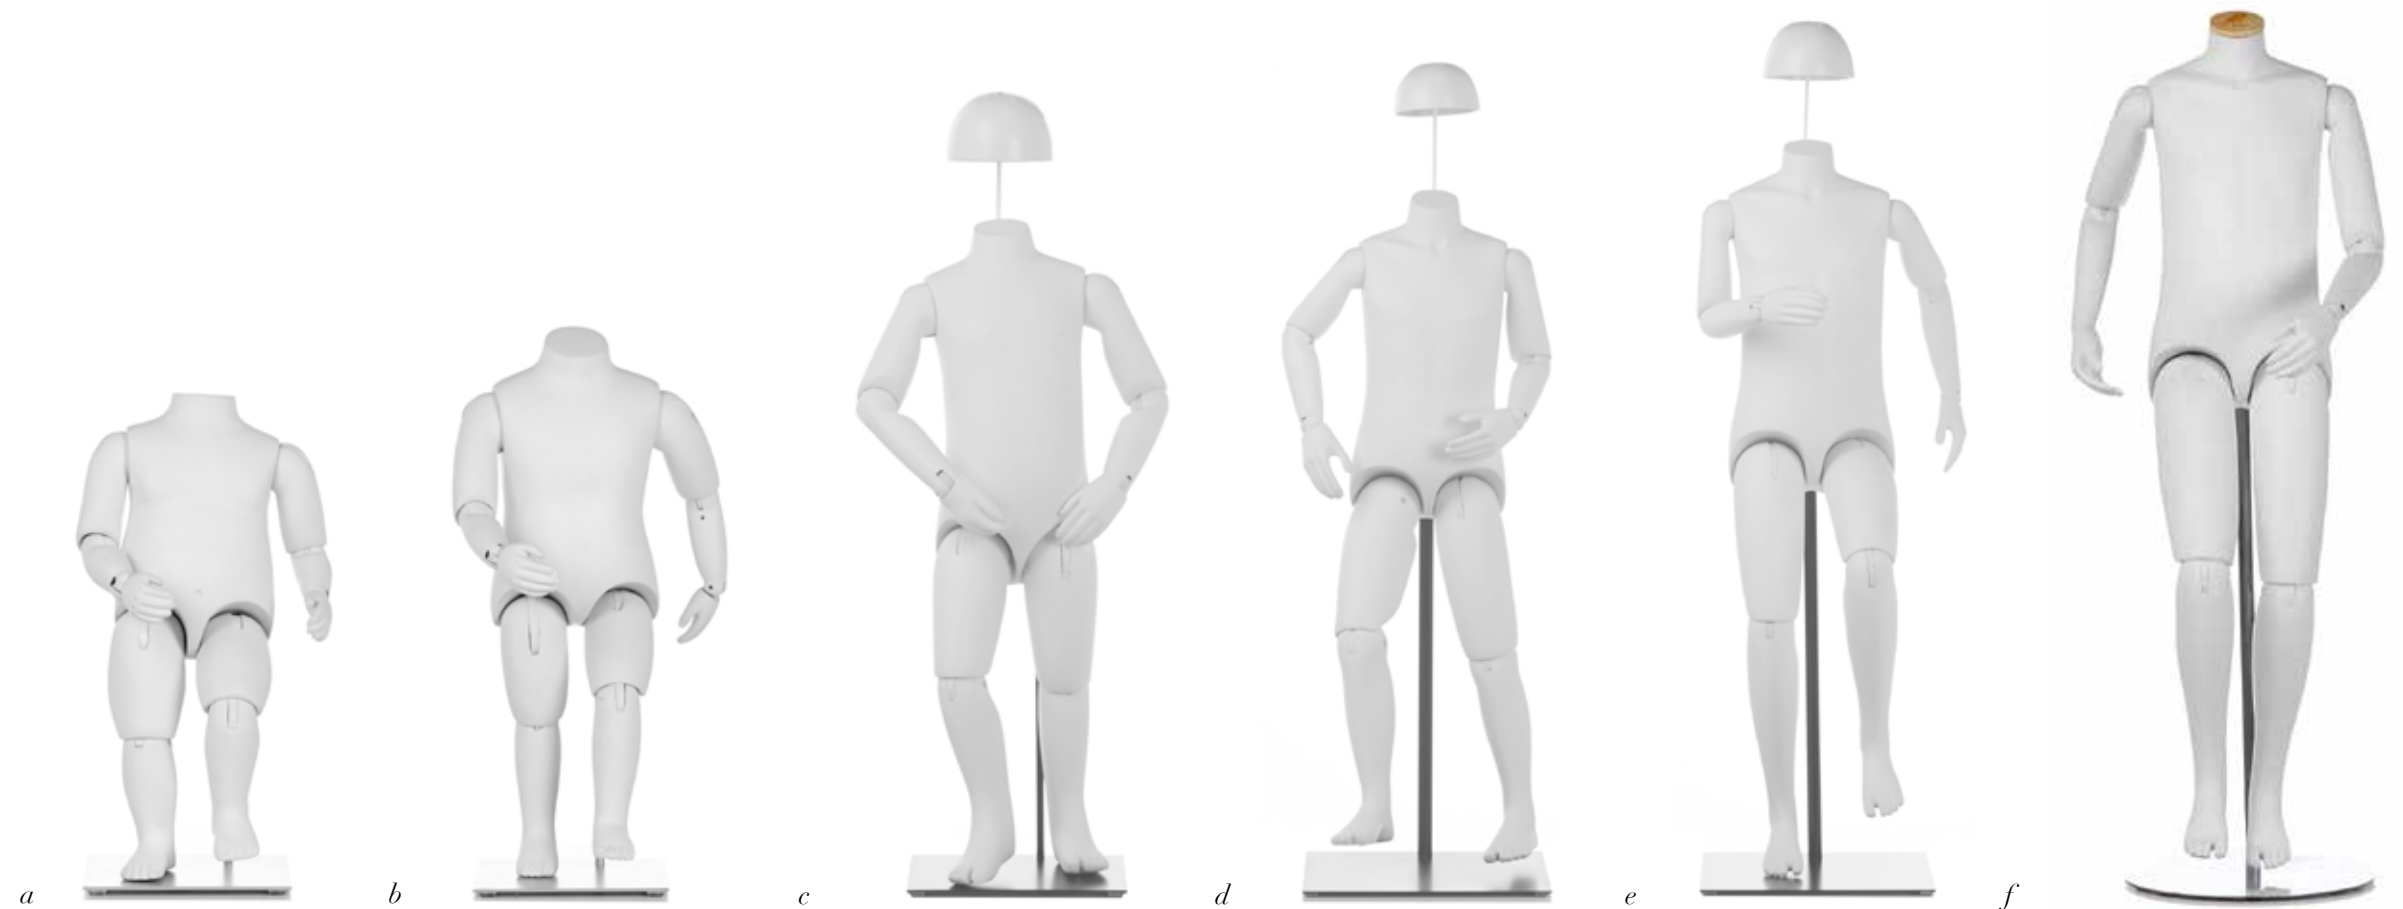

kids: **SPIRIT**

a/PARKER 6 MO
304-1390

height 19"

b/SHANE 9 MO
304-0140

height 23"

c/RILEY 2 YO
304-0141

height 31"

d/TYLER 4 YO
304-4845

height 37"

e/TEAGAN 7 YO
304-4844

height 45"

f/PERRY 10 YO
304-0436

height 47"

NOTES:
-form *f* also available with rectangular base
-pose *a*, *b*, *c*, *d*, and *e* come with a hat dome insert