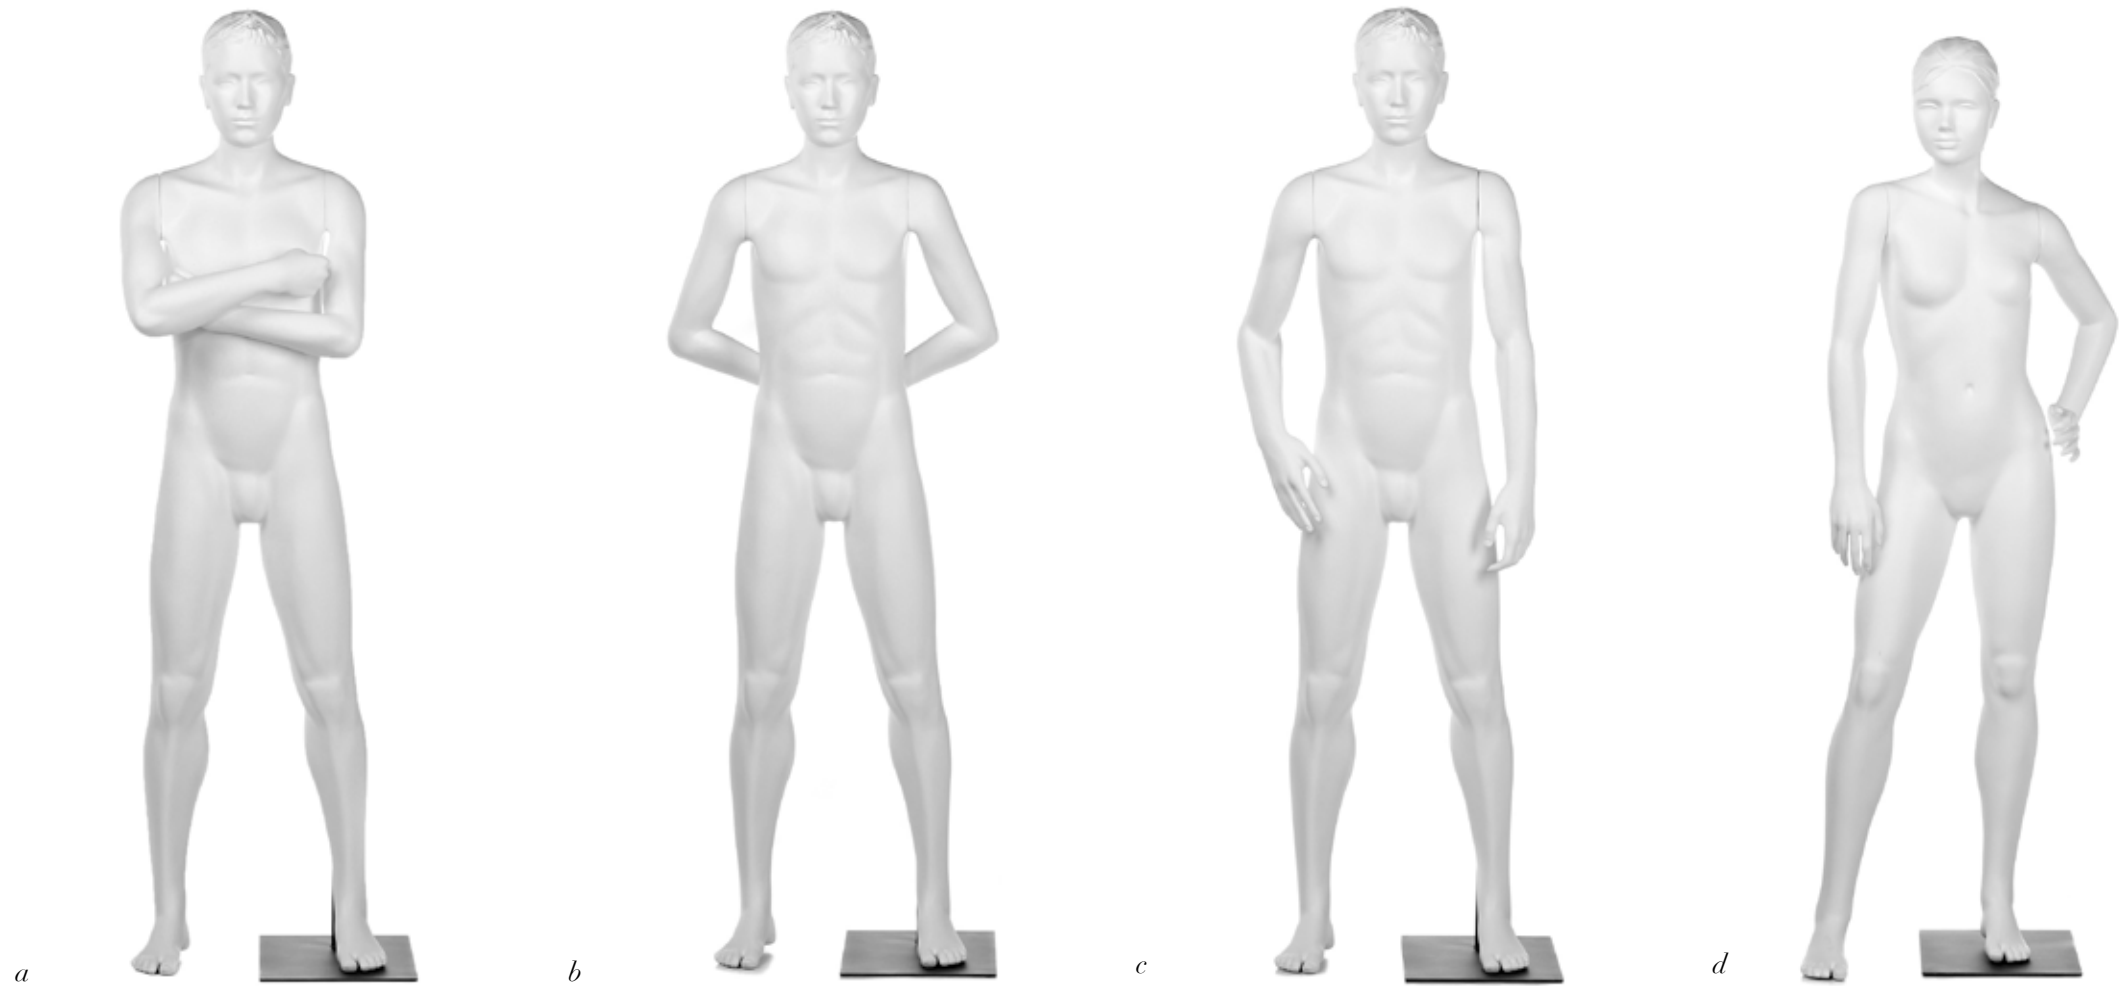

*kids:* **JUNIORS**  
12-14 year-olds

*a*/NOAH **CROSSED ARMS**  
300-0004

*b*/NOAH **BACK ARMS**  
300-0005

*c*/NOAH **RIGHT POCKET ARM**  
300-1058

height 53"  
chest 30.5"  
waist 26"  
hips 33.75"  
inseam 26"

*d*/NATALIE  
300-1055

height 50"  
bust 29"  
waist 23.5"  
hips 31.5"  
inseam 25"

NOTES:  
-poses *a*, *b*, and *c* share a torso. arms are interchangeable for these poses  
-pose *d* has a removable ponytail  
-collection features realistic head, realistic feet, and calf fitting