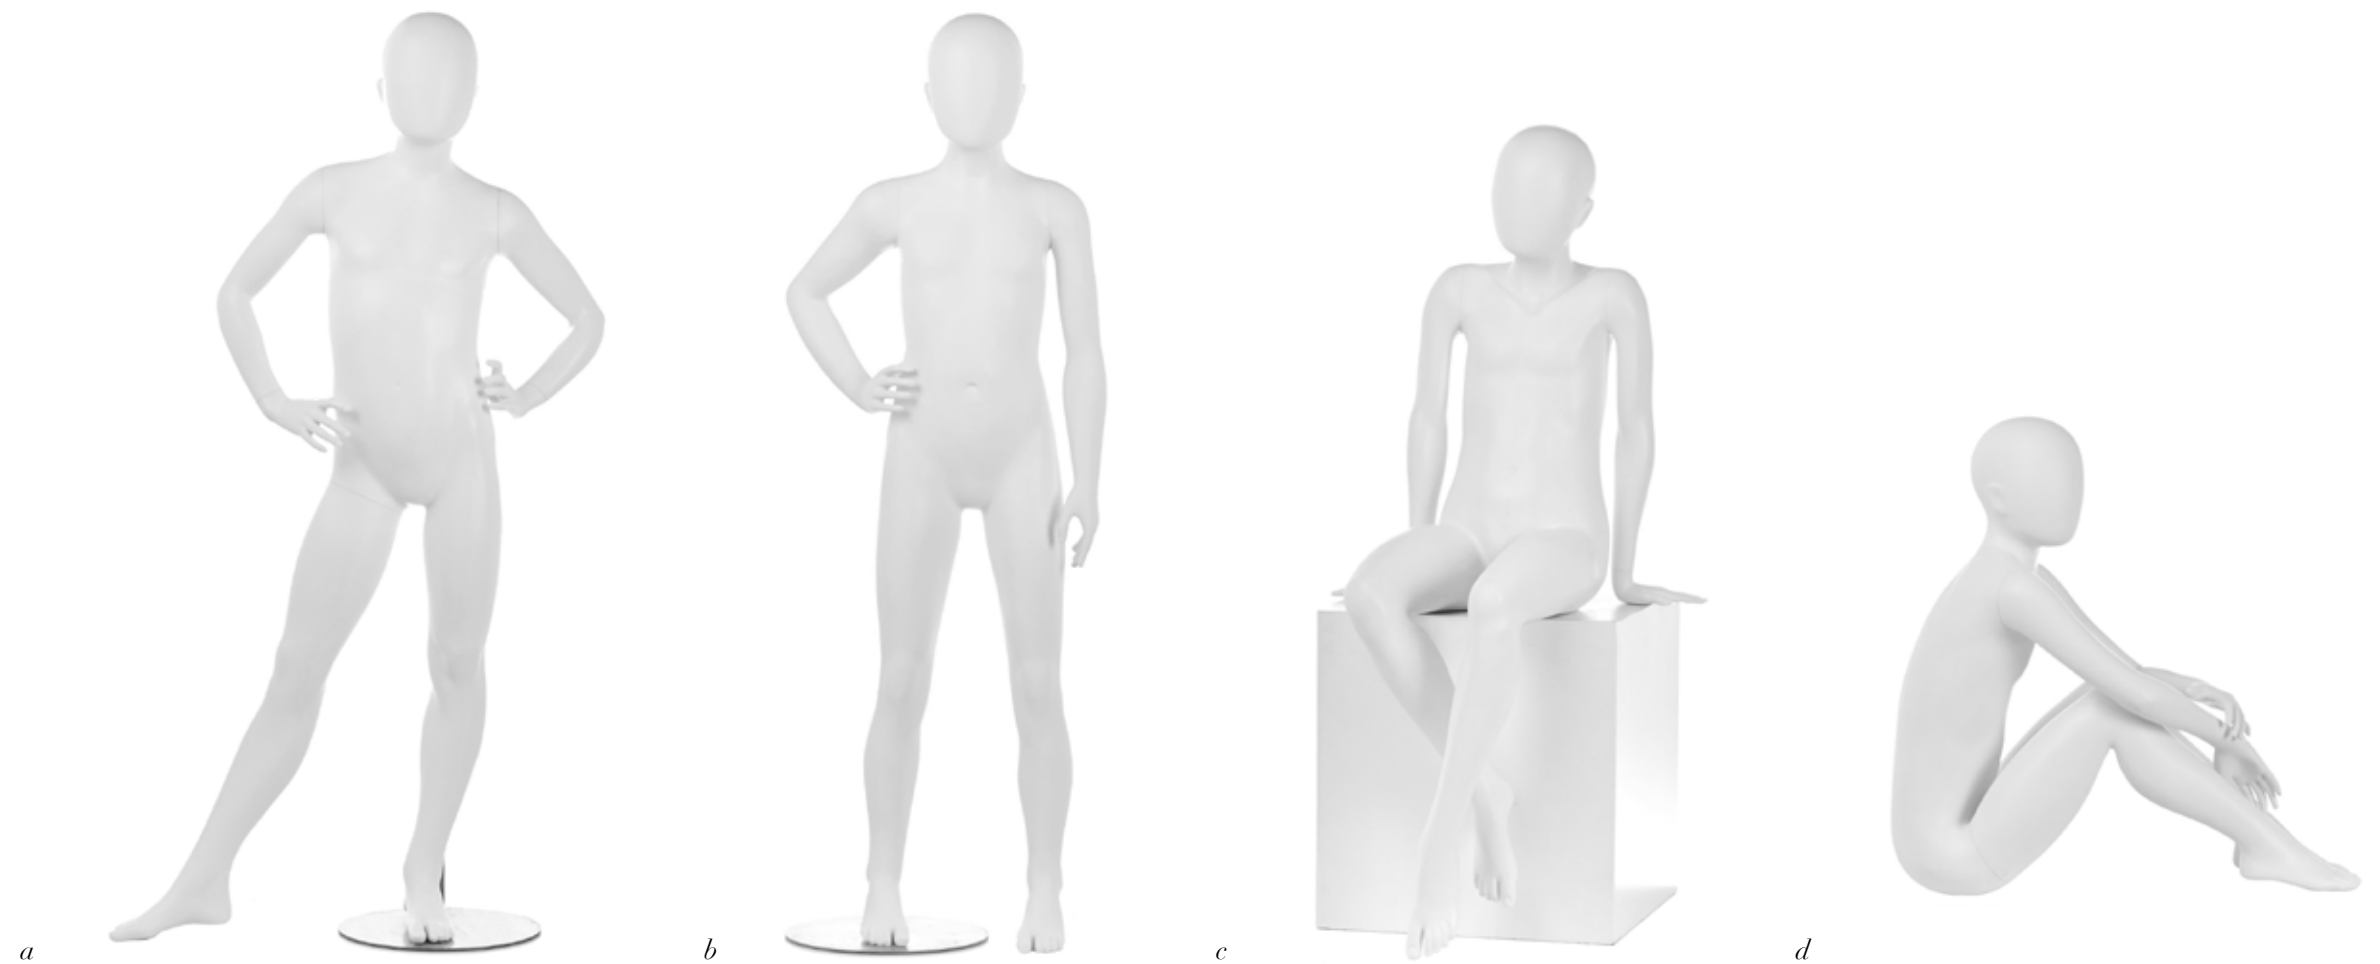

*d*/REMY 6-12 MO  
300-2794

height 28"  
bust 17.75"  
waist 17.5"

NOTES: *collection features egg head with ears, realistic feet, and calf fitting*

*kids: BLOOM*  
*babies and toddlers*

*a*/QUINN 2T  
300-2795

height 24.5"  
bust 21.25"  
waist 20.25"

NOTES:  
-poses *a*, *b*, and *c* also available with rectangular base  
-pose *c* available with a buddy arm  
-collection features egg head with ears, realistic feet, and calf fitting

*kids: BLOOM*  
*8 year-olds*

*a/CHARLOTTE*  
300-2800

height 54.5"  
bust 27.5"  
waist 23.5"  
hips 27.5"  
inseam 22"

*b/EDITH*  
300-2799

height 52.75"  
bust 27"  
waist 23"  
hips 29.5"  
inseam 21.25"

*c/ISLA*  
312-2809

height 50"  
bust 25.5"  
waist 23.25"  
hips 28.75"  
inseam 23"

*d/CORA*  
312-2808

height 28.25"  
bust 25.75"  
waist 23.5"  
hips 27.25"  
inseam 23"

NOTES:  
-poses a and b also available with rectangular base  
-minimum cube height required for pose c is 18"  
-cube for visual display only  
-collection features egg head with ears, realistic feet, and calf fitting