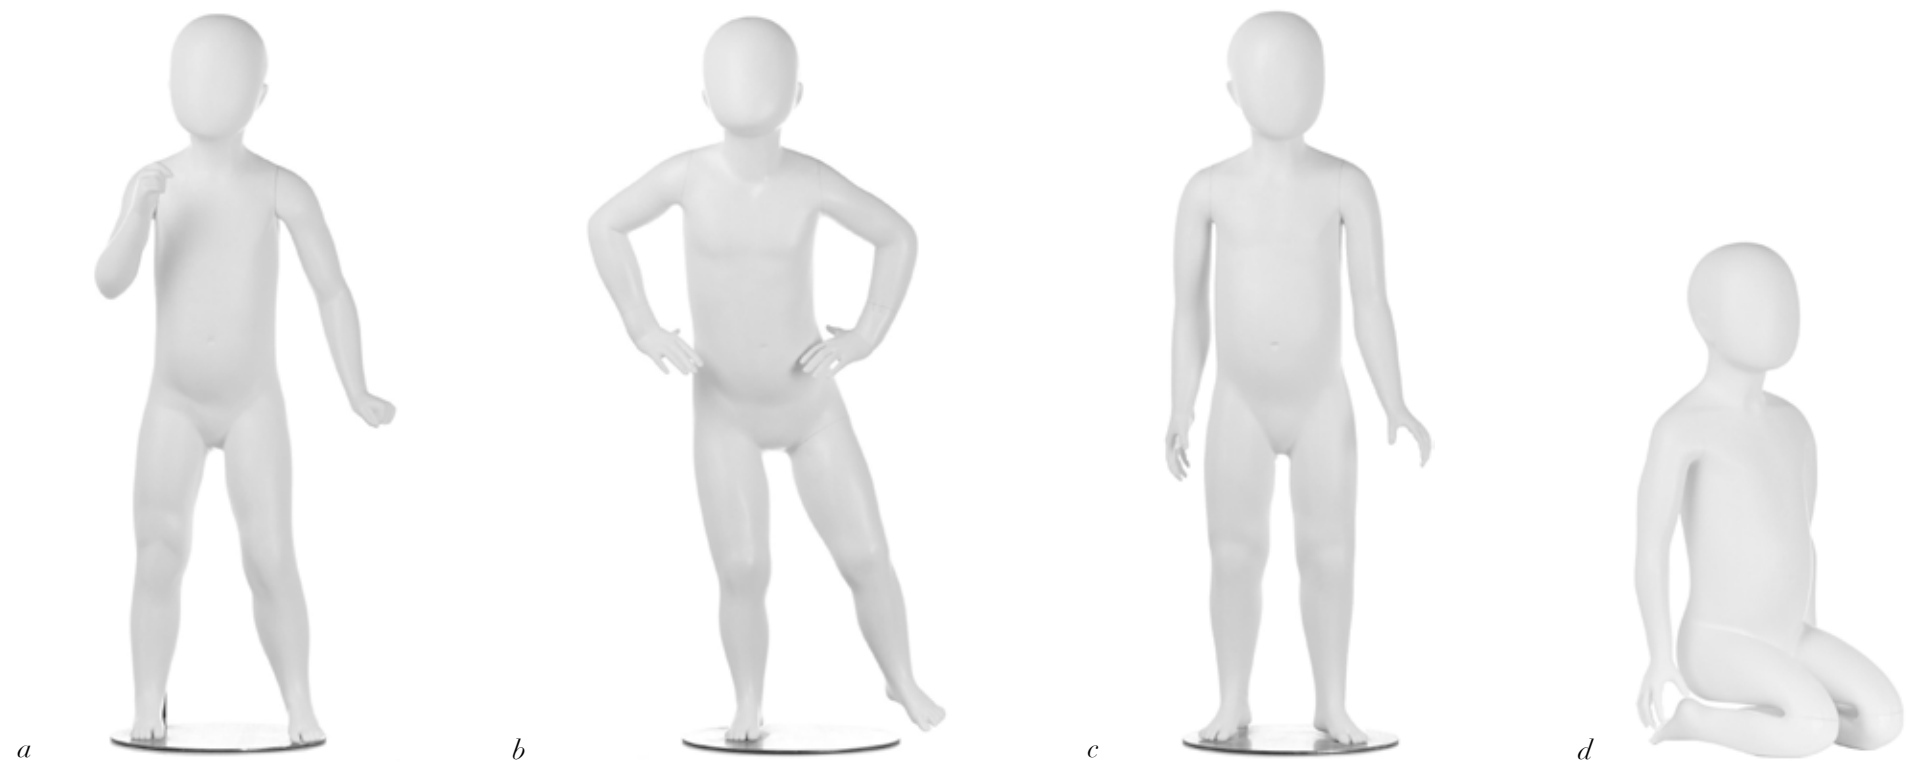

*d*/REMY 6-12 MO  
300-2794

height 28"  
bust 17.75"  
waist 17.5"

NOTES: *collection features egg head with ears, realistic feet, and calf fitting*

*kids: BLOOM*  
*babies and toddlers*

*a*/QUINN 2T  
300-2795

height 39.5"  
bust 21"  
waist 19.75"

*b*/SAWYER 2T  
300-2796

height 39.5"  
bust 22.25"  
waist 20.25"

*c*/RYLAN 2T  
300-2797  
buddy arm 314-2798

height 39.5"  
bust 21.25"  
waist 20.75"

*d*/REESE 2T  
312-2807

height 24.5"  
bust 21.25"  
waist 20.25"

NOTES:  
-poses *a*, *b*, and *c* also available with rectangular base  
-pose *c* available with a buddy arm  
-collection features egg head with ears, realistic feet, and calf fitting

*kids: BLOOM*  
*8 year-olds*

*a/CHARLOTTE*  
300-2800

height 54.5"  
bust 27.5"  
waist 23.5"  
hips 27.5"  
inseam 22"

*b/EDITH*  
300-2799

height 52.75"  
bust 27"  
waist 23"  
hips 29.5"  
inseam 21.25"