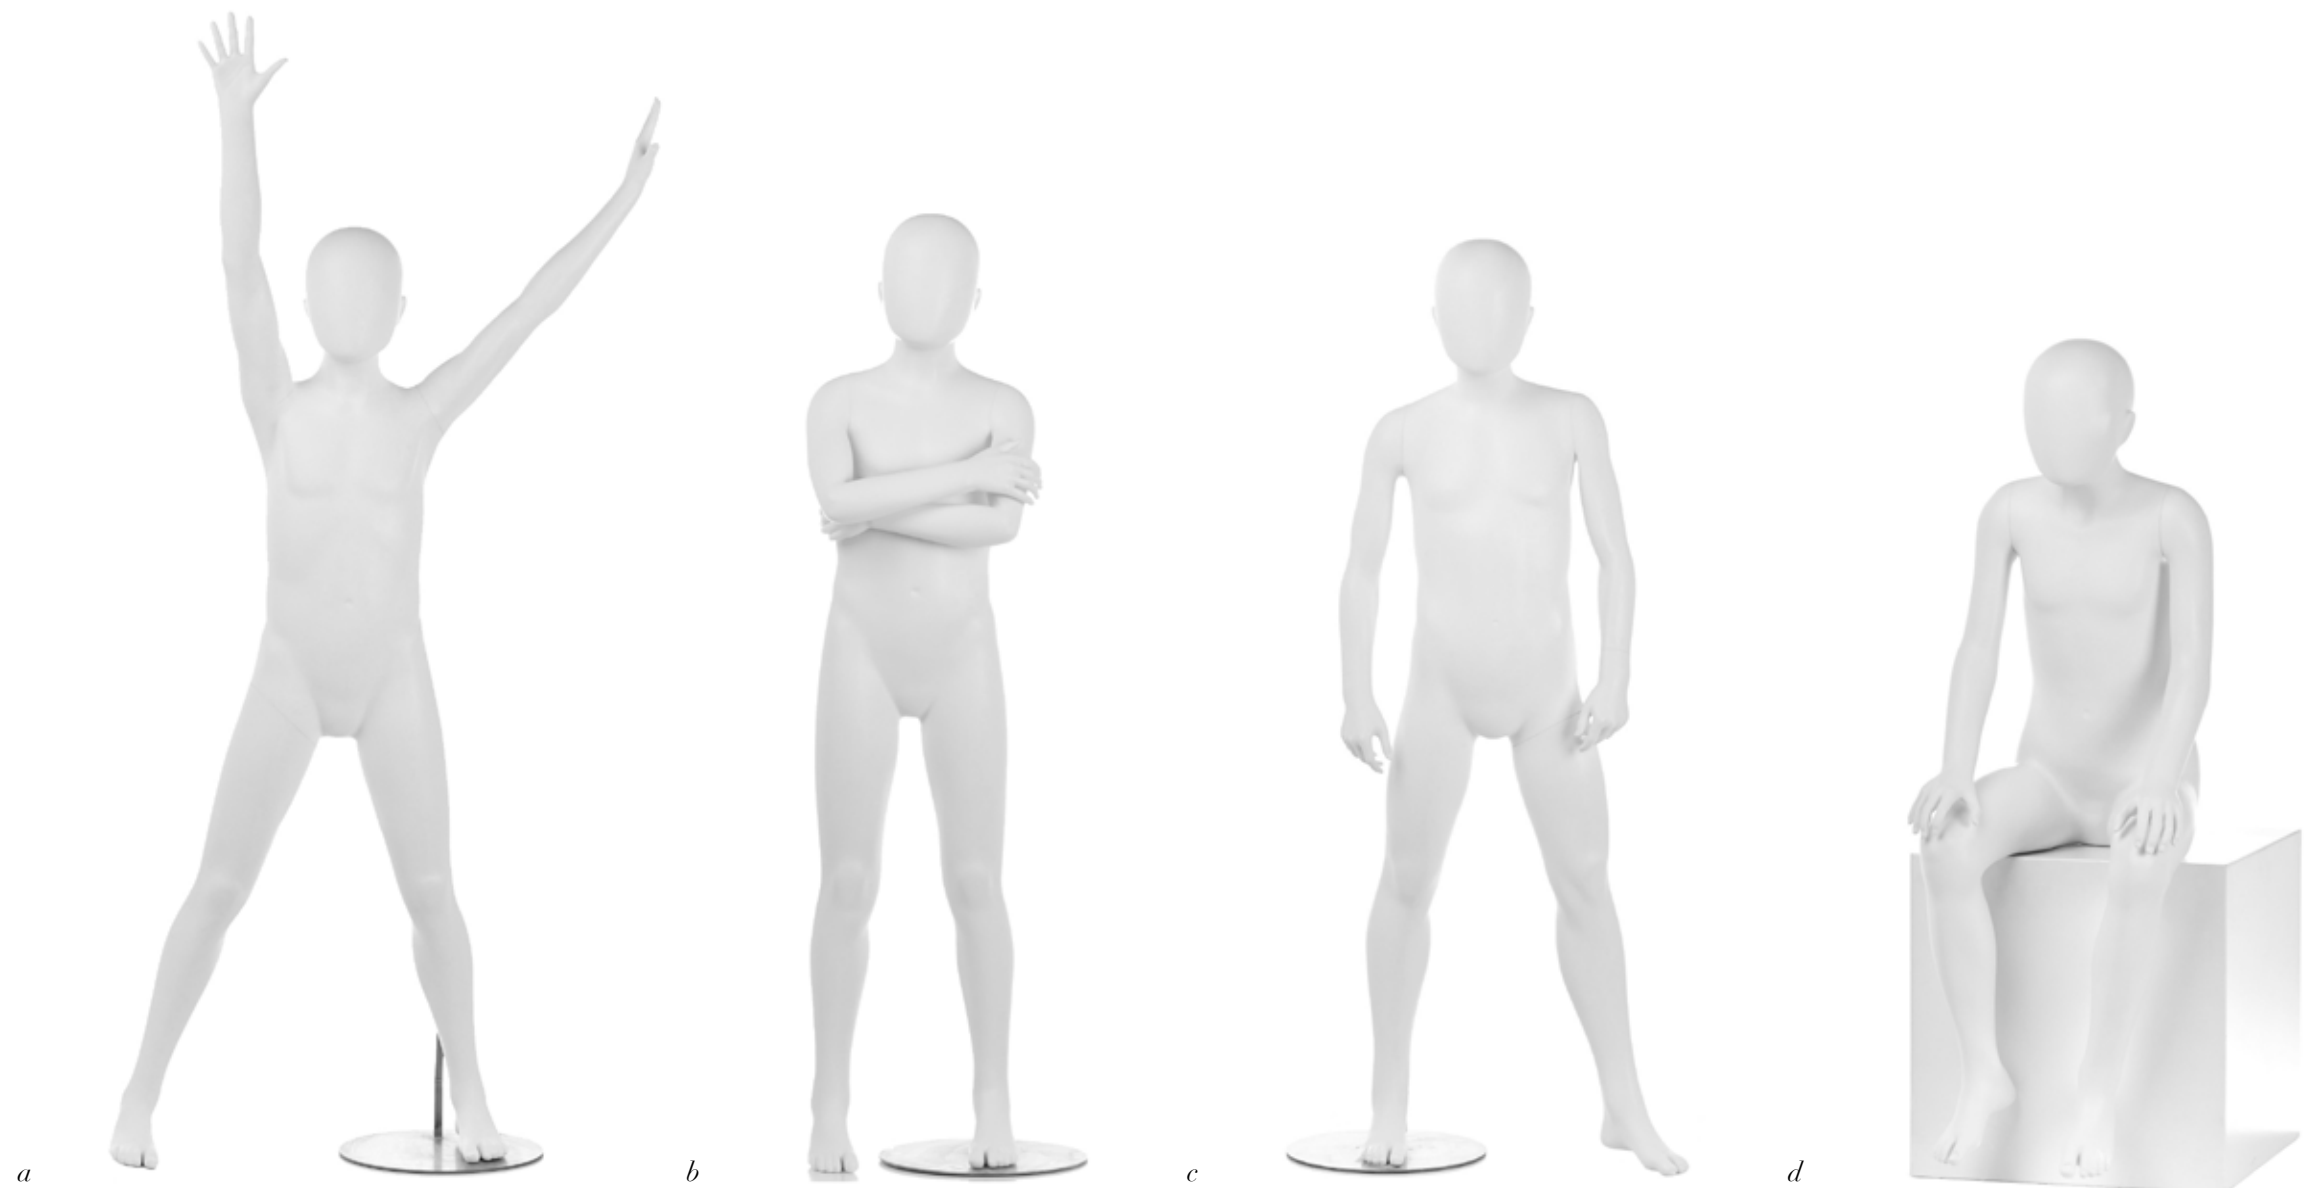

*d*/REMY 6-12 MO  
300-2794

height 28"  
bust 17.75"  
waist 17.5"

NOTES: *collection features egg head with ears, realistic feet, and calf fitting*

*kids: BLOOM*  
*babies and toddlers*

*a*/QUINN 2T  
300-2795

height 24.5"  
bust 21.25"  
waist 20.25"

NOTES:  
-poses *a*, *b*, and *c* also available with rectangular base  
-pose *c* available with a buddy arm  
-collection features egg head with ears, realistic feet, and calf fitting

*kids: BLOOM*  
8 year-olds

*a/GALEN*  
300-2801

height 66"  
bust 26.5"  
waist 23.5"  
hips 29.5"  
inseam 23.75"

*b/KENDALL*  
300-2802

height 54.5"  
bust 26.25"  
waist 24"  
hips 29"  
inseam 23"

*c/GAGE*  
300-2803

height 54.5"  
bust 28.25"  
waist 23.75"  
hips 28"  
inseam 22"

*d/SETH*  
312-2810

height 45"  
bust 25.5"  
waist 24.5"  
hips 29.5"  
inseam 23.5"

NOTES:  
-poses a, b, and c also available with rectangular base  
-minimum cube height required for pose d is 18"  
-cube for visual display only  
-collection features egg head with ears, realistic feet, and calf fitting