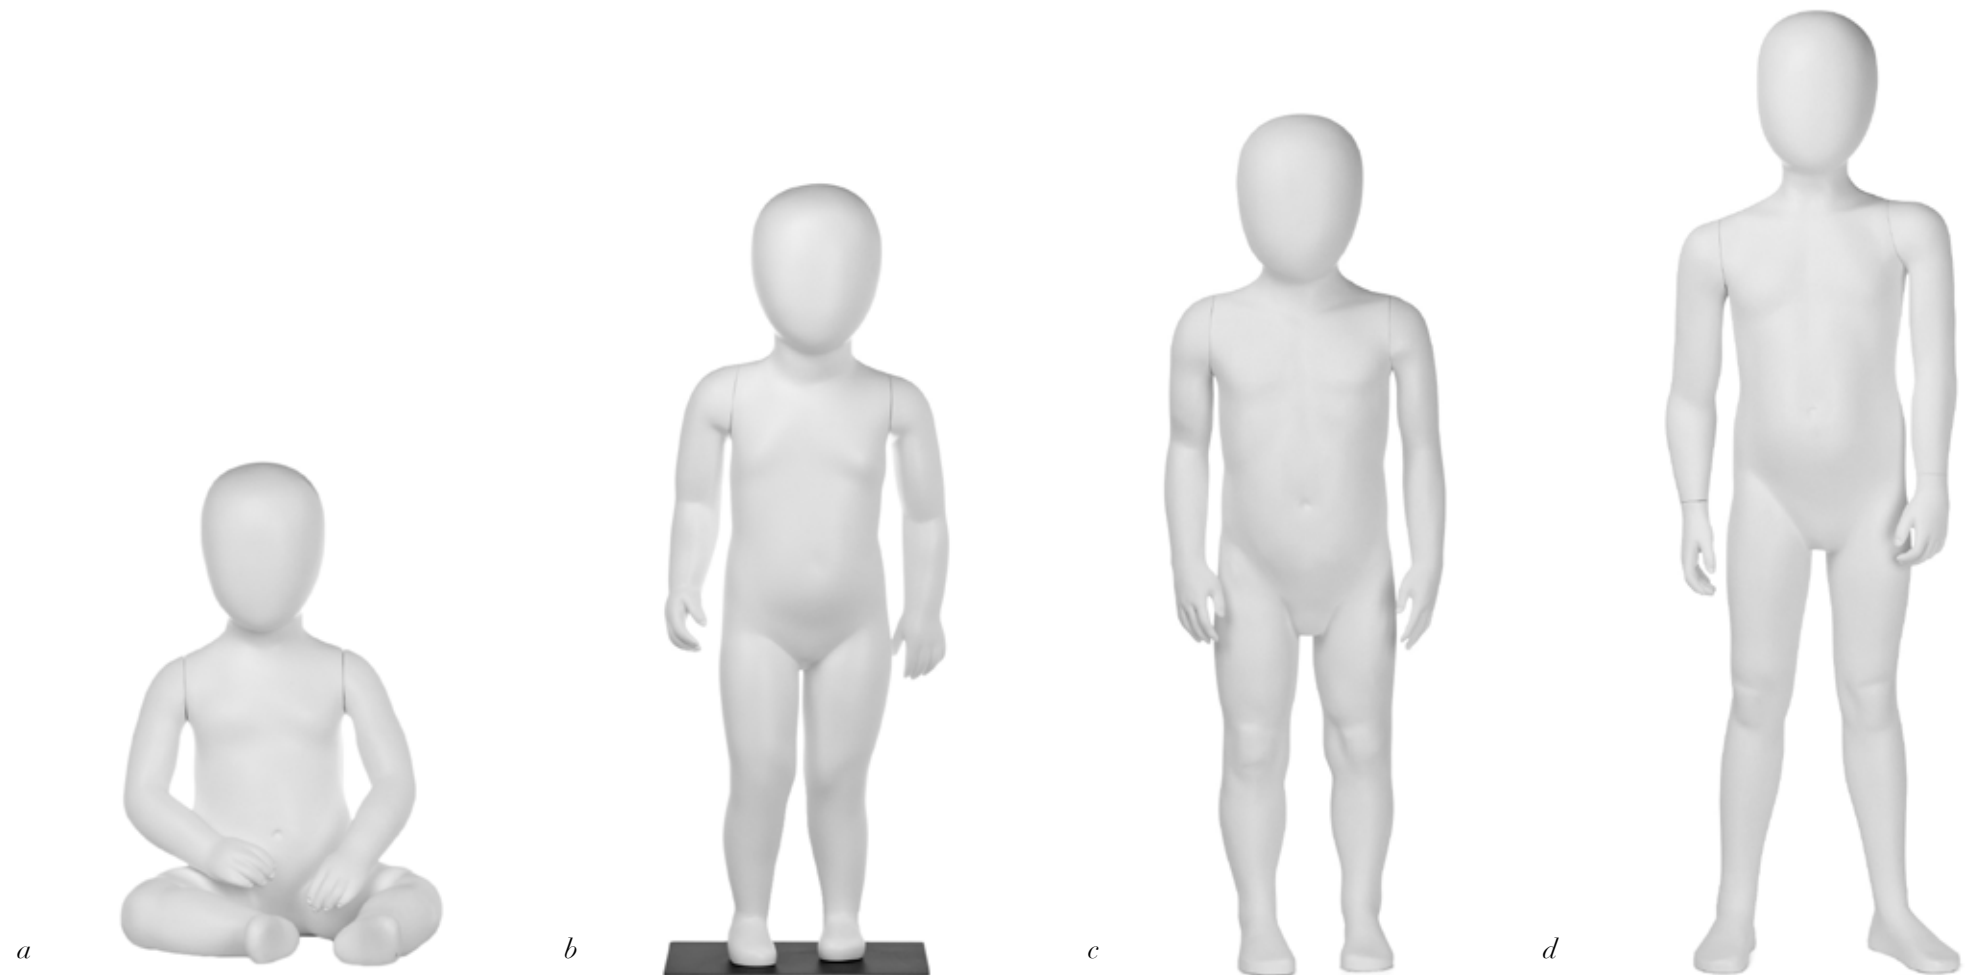

kids: **PLAYHOUSE**
babies and toddlers

a/LESLIE 1 YO
312-1670

b/ADDISON 1 YO
300-1705

c/CASEY 2 YO
300-1395

height 35"
bust 21"
waist 20"
hips 21"
inseam 13"

d/DEVON 4 YO
300-1398

height 42"
bust 23"
waist 20.25"
hips 23"
inseam 16.5"

NOTES: *collection features egg head, abstract feet, and foot fitting*

kids: PLAYHOUSE
8 year-olds (unisex)

a/AVERY
300-1403

b/ERIN
300-1402

c/CARY
300-1383

height 52.5"
chest 27"
waist 23"
hips 28.5"
inseam 32"

NOTES:
-all poses share a torso. arms are interchangeable for all poses
-collection features egg head, abstract feet, and foot fitting

kids: **PLAYHOUSE**
12-14 year-olds

a/LAINIE
300-1384

*measurements available
upon request*

b/LOTTIE
500-1385

height 63"
chest 29"
waist 26"
hips 34"
inseam 32"

c/LAWSON
700-1393

d/LUCIEN
300-2134

*measurements available
upon request*

NOTES: *collection features egg head, abstract feet, and foot fitting*