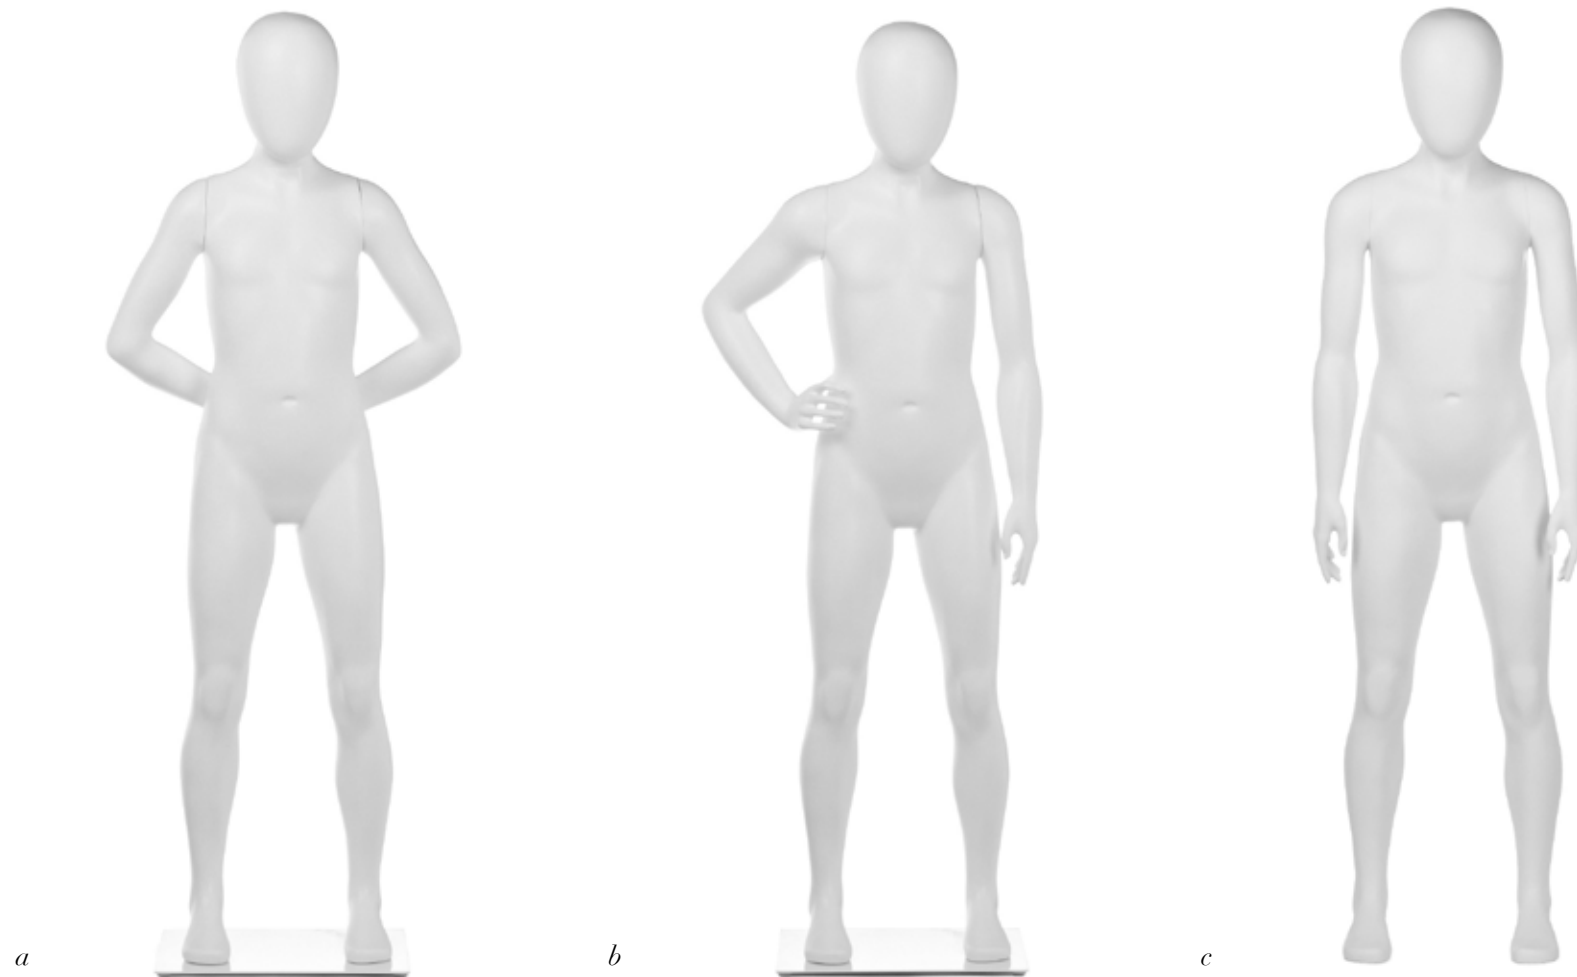

kids: **PLAYHOUSE**
babies and toddlers

a/LESLIE 1 YO
312-1670

b/ADDISON 1 YO
300-1705

c/CASEY 2 YO
300-1395

height 35"
bust 21"
waist 20"
hips 21"
inseam 13"

d/DEVON 4 YO
300-1398

height 42"
bust 23"
waist 20.25"
hips 23"
inseam 16.5"

NOTES: *collection features egg head, abstract feet, and foot fitting*

kids: PLAYHOUSE
8 year-olds (unisex)

a/AVERY
300-1403

b/ERIN
300-1402

c/CARY
300-1383

height 52.5"
chest 27"
waist 23"
hips 28.5"
inseam 32"

NOTES:
-all poses share a torso. arms are interchangeable for all poses
-collection features egg head, abstract feet, and foot fitting

kids: **PLAYHOUSE**
12-14 year-olds

a/LAINIE
300-1384

*measurements available
upon request*

b/LOTTIE
500-1385

height 63"
chest 29"
waist 26"
hips 34"
inseam 32"

c/LAWSON
700-1393

d/LUCIEN
300-2134

*measurements available
upon request*

NOTES: *collection features egg head, abstract feet, and foot fitting*