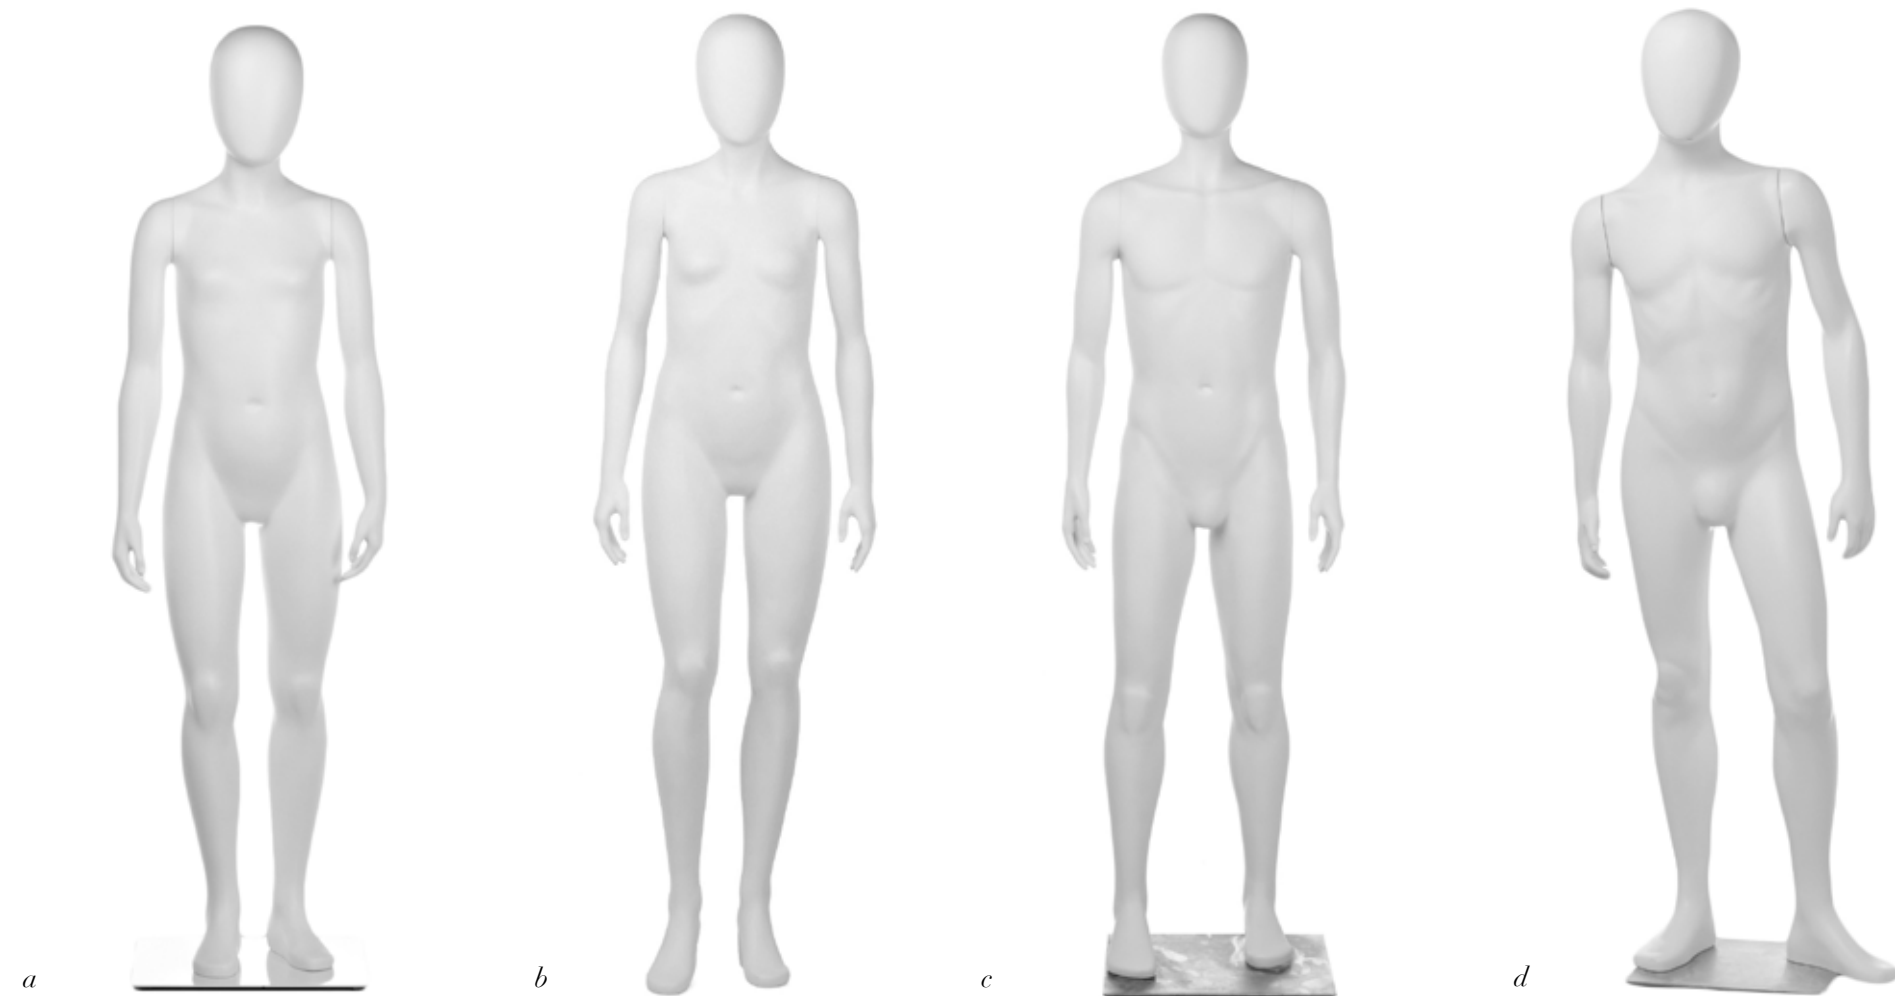

kids: **PLAYHOUSE**
babies and toddlers

a/LESLIE 1 YO
312-1670

b/ADDISON 1 YO
300-1705

c/CASEY 2 YO
300-1395

height 35"
bust 21"
waist 20"
hips 21"
inseam 13"

d/DEVON 4 YO
300-1398

height 42"
bust 23"
waist 20.25"
hips 23"
inseam 16.5"

NOTES:
-all poses share a torso. arms are interchangeable for all poses
-collection features egg head, abstract feet, and foot fitting

kids: **PLAYHOUSE**
12-14 year-olds

a/LAINIE
300-1384

*measurements available
upon request*

b/LOTTIE
500-1385

height 63"
chest 29"
waist 26"
hips 34"
inseam 32"

c/LAWSON
700-1393

d/LUCIEN
300-2134

*measurements available
upon request*

NOTES: *collection features egg head, abstract feet, and foot fitting*