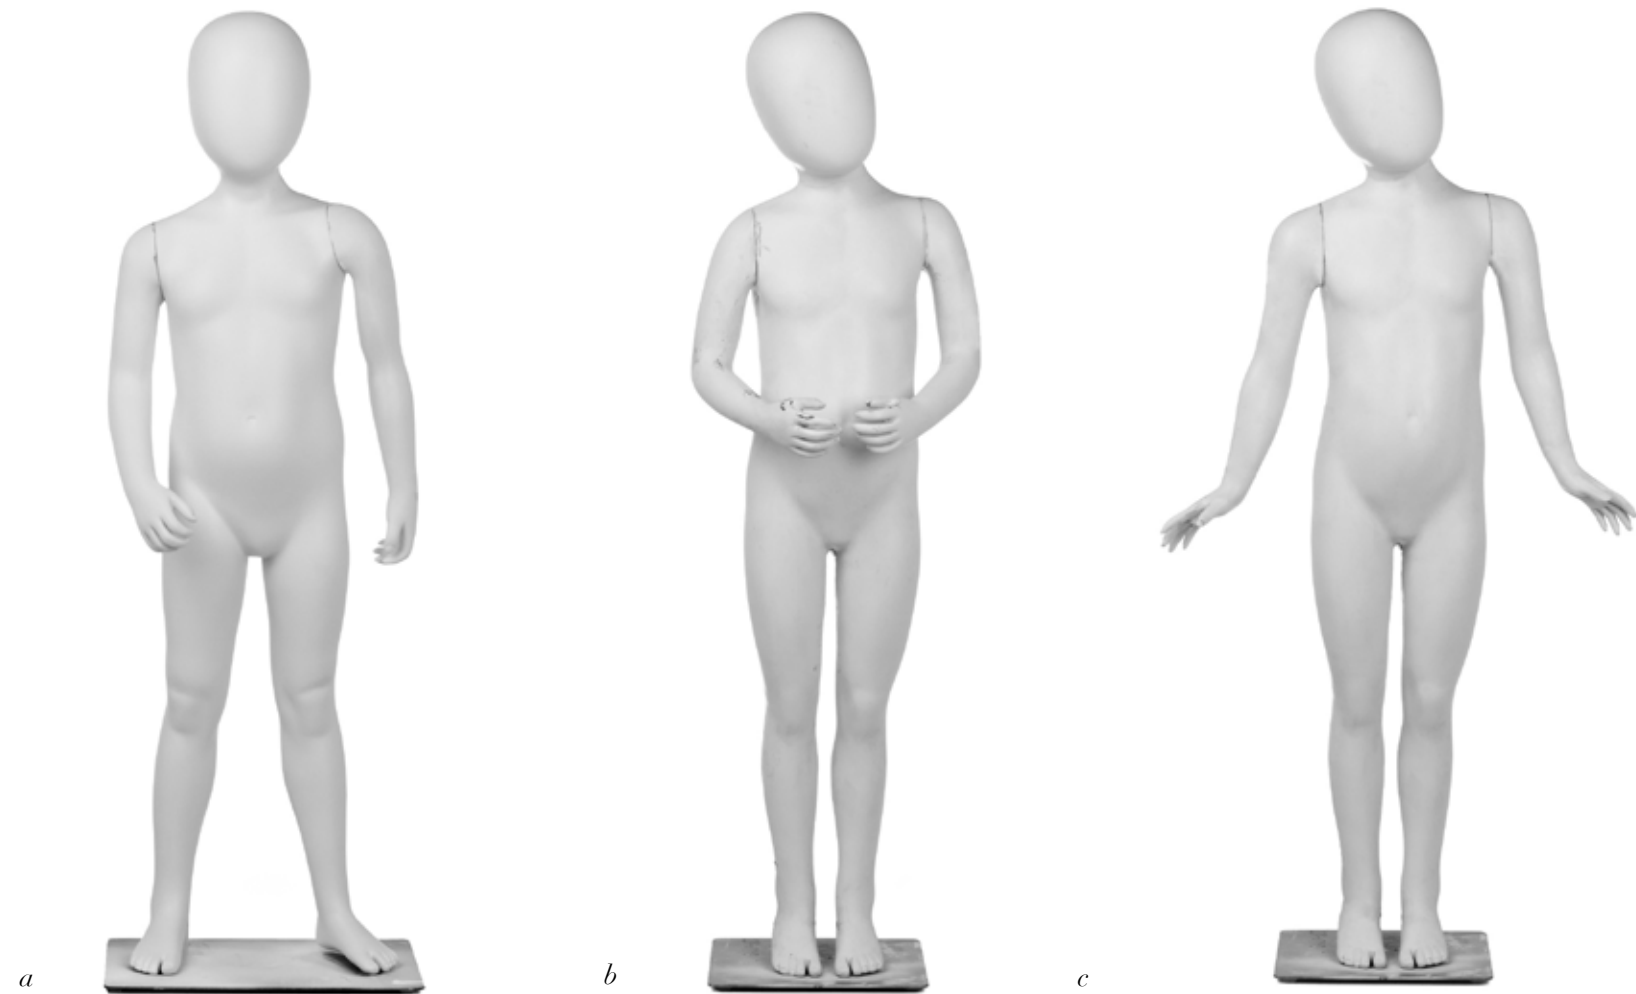

kids: **SUNSHINE**
4 year-olds (unisex)

a/ETHAN
300-1570

b/IVY
300-1569

c/ALICE
300-1568

height 42"
bust 23"
waist 20.25"
hips 23"
inseam 16.5"

NOTES:
-poses b and c share a torso. arms are interchangeable for these poses
-collection features egg head, realistic feet, and calf fitting

kids: **SUNSHINE**
8 year-olds (unisex)

a/AVERY
300-0002

b/ERIN
300-0001

c/CARY
300-2696

height 52.5"
chest 27"
waist 23"
hips 28.5"
inseam 23.25"

NOTES:
-all poses share a torso. arms are interchangeable for these poses
-collection features egg head, realistic feet, and calf fitting

kids: **SUNSHINE**
8 year-olds (unisex)

a/PIPER
300-2754

height 54"
chest 27.25"
waist 22.75"
hips 26.5"
inseam 22"

b/PATTON
300-2753

height 52.75"
chest 27.5"
waist 23"
hips 27"
inseam 22.5"

NOTES: *collection features egg head, realistic feet, and calf fitting*

d/LOTTIE
500-2695

height 62"
bust 29.5"
waist 25.5"
hips 33.5"
inseam 30"

NOTES:
-poses *a* and *b* share a torso. arms are interchangeable for these poses
-collection features egg head, realistic feet, and calf fitting