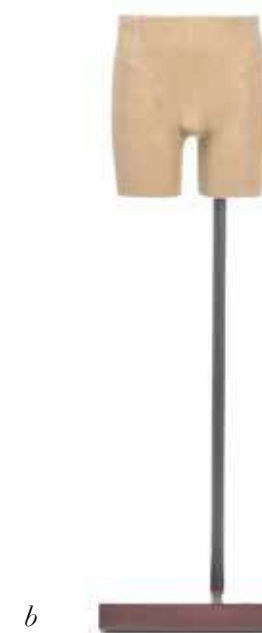

cloth: **KIDS**

a/DOUG 10 YO 3/4
301-1243

*measurements available
upon request*

b/DOUG 10 YO SHORT
305-1243

height 12.5"
waist 26"
hips 30.75"

NOTES: *alternate base options available for all forms*

cloth: **KIDS**

a/TAYLOR 5 YO BUST
302-0173

b/TAYLOR 5 YO 3/4
301-0171

c/DYLAN 7 YO BUST
302-0174

d/DYLAN 7 YO 3/4
301-0172

*measurements available
upon request*

NOTES: *base is optional for all forms*

cloth: **KIDS**

a/BAILEY 3-4 YO 3/4
301-2817

height 24.5"
chest 22.5"
waist 20.5"
hips 23"
inseam 3"

b/ANDY 8 YO 3/4
301-2818

height 27.75"
chest 25.75"
waist 22.5"
hips 26.25"
inseam 3.25"

c/FELIX 10 YO 3/4
301-2819

height 29"
chest 27.75"
waist 23.75"
hips 28"
inseam 3.5"