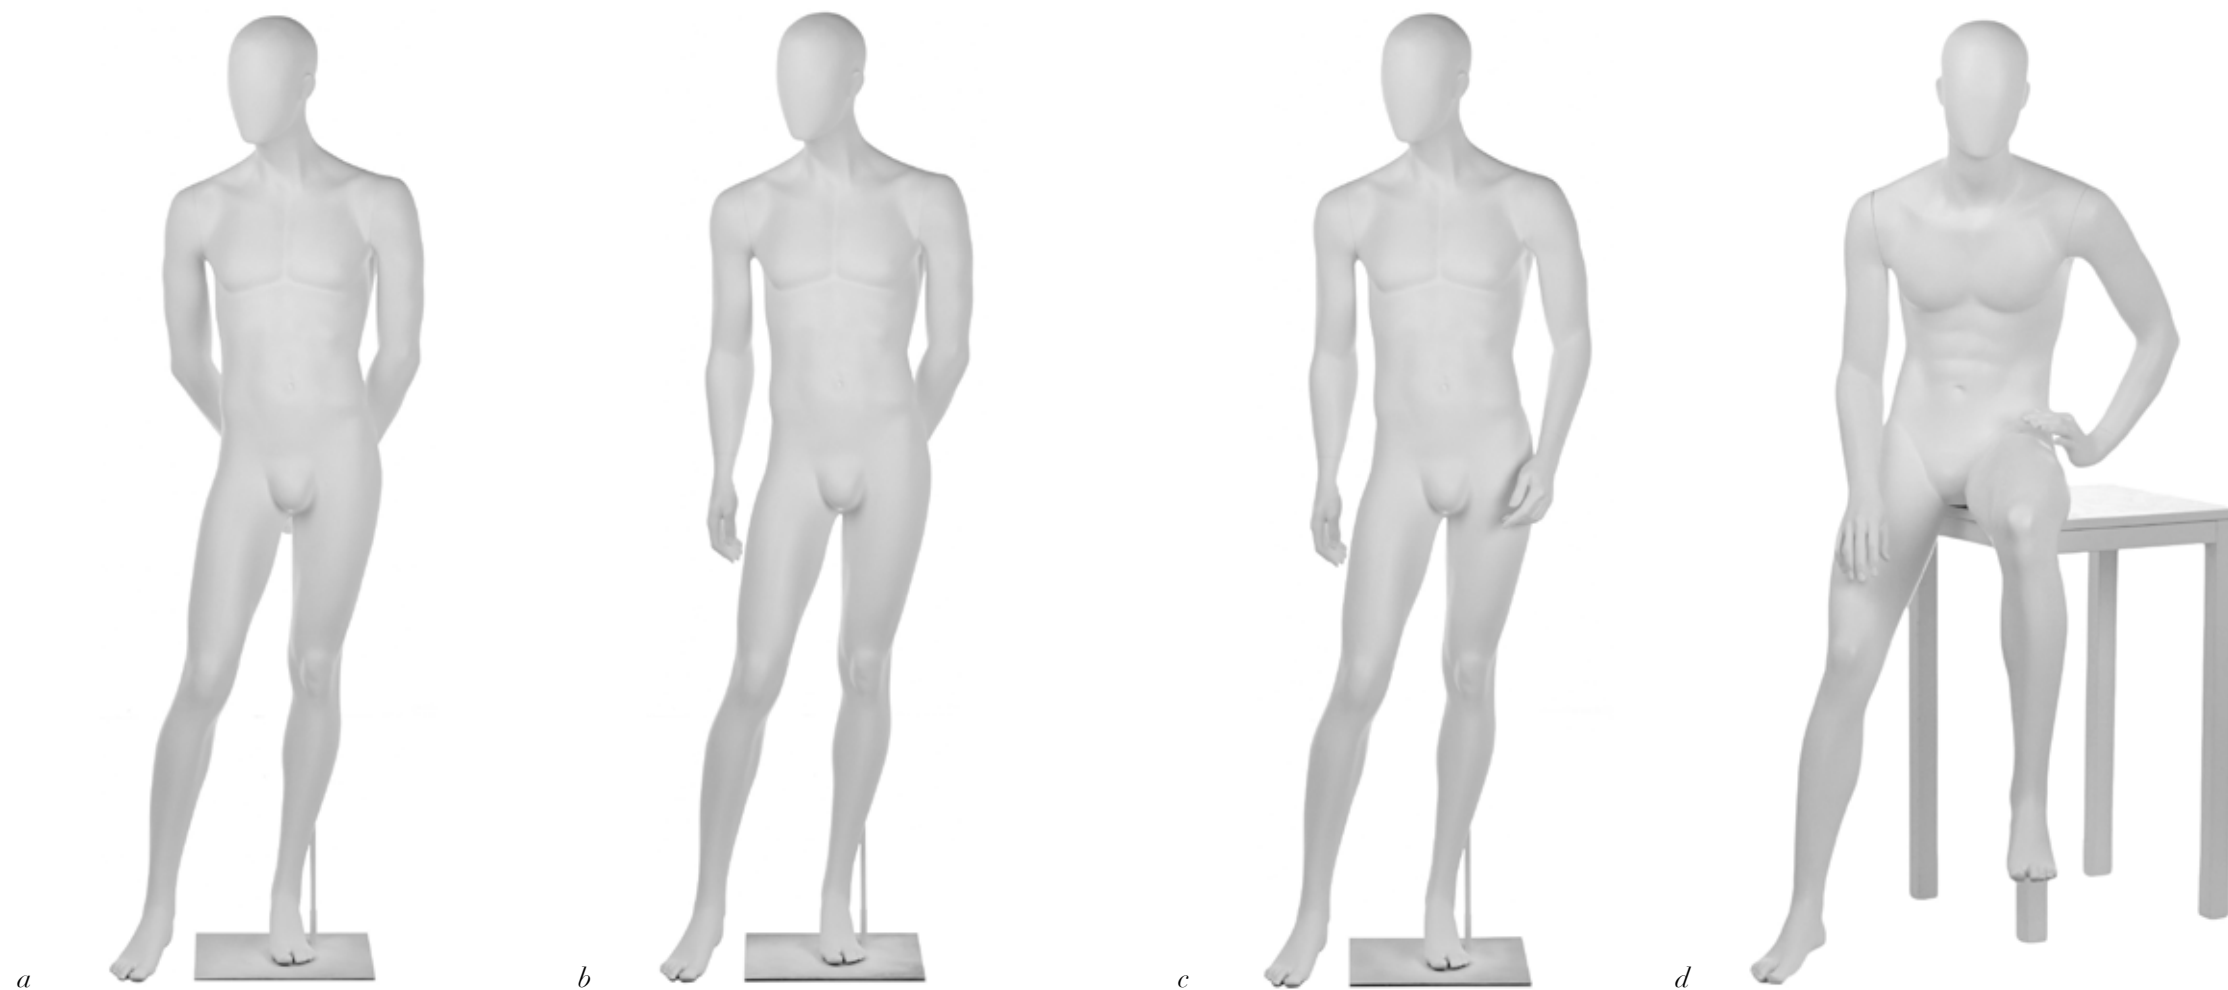

fashion: **EUROPA**

a/ISABELLA DOWN ARMS
500-3009

b/CATALINA DOWN ARMS
500-2966

size 10
height 71.25"
bust 38"
waist 29.75"
hips 40.5"

fashion: **EUROPA**

a/ISABELLA HIP ARMS
500-2967

b/ISABELLA DOWN ARMS
500-3010

fashion: **EUROPA**

a/PABLO BACK ARMS
700-1981

b/PABLO BACK ARM
700-1980

c/PABLO DOWN ARMS
700-1983

height 73"
chest 38"
waist 30.5"
hips 33.25"
inseam 31"
heel .5"

d/EDUARDO
712-1990

height 73"
chest 38"
waist 30.5"
hips 33.25"
inseam 31"
heel .5"

NOTES:
-poses a, b, and c share a torso. arms are interchangeable for all poses
-minimum height required for pose d on cube is 30"
-table for visual display only