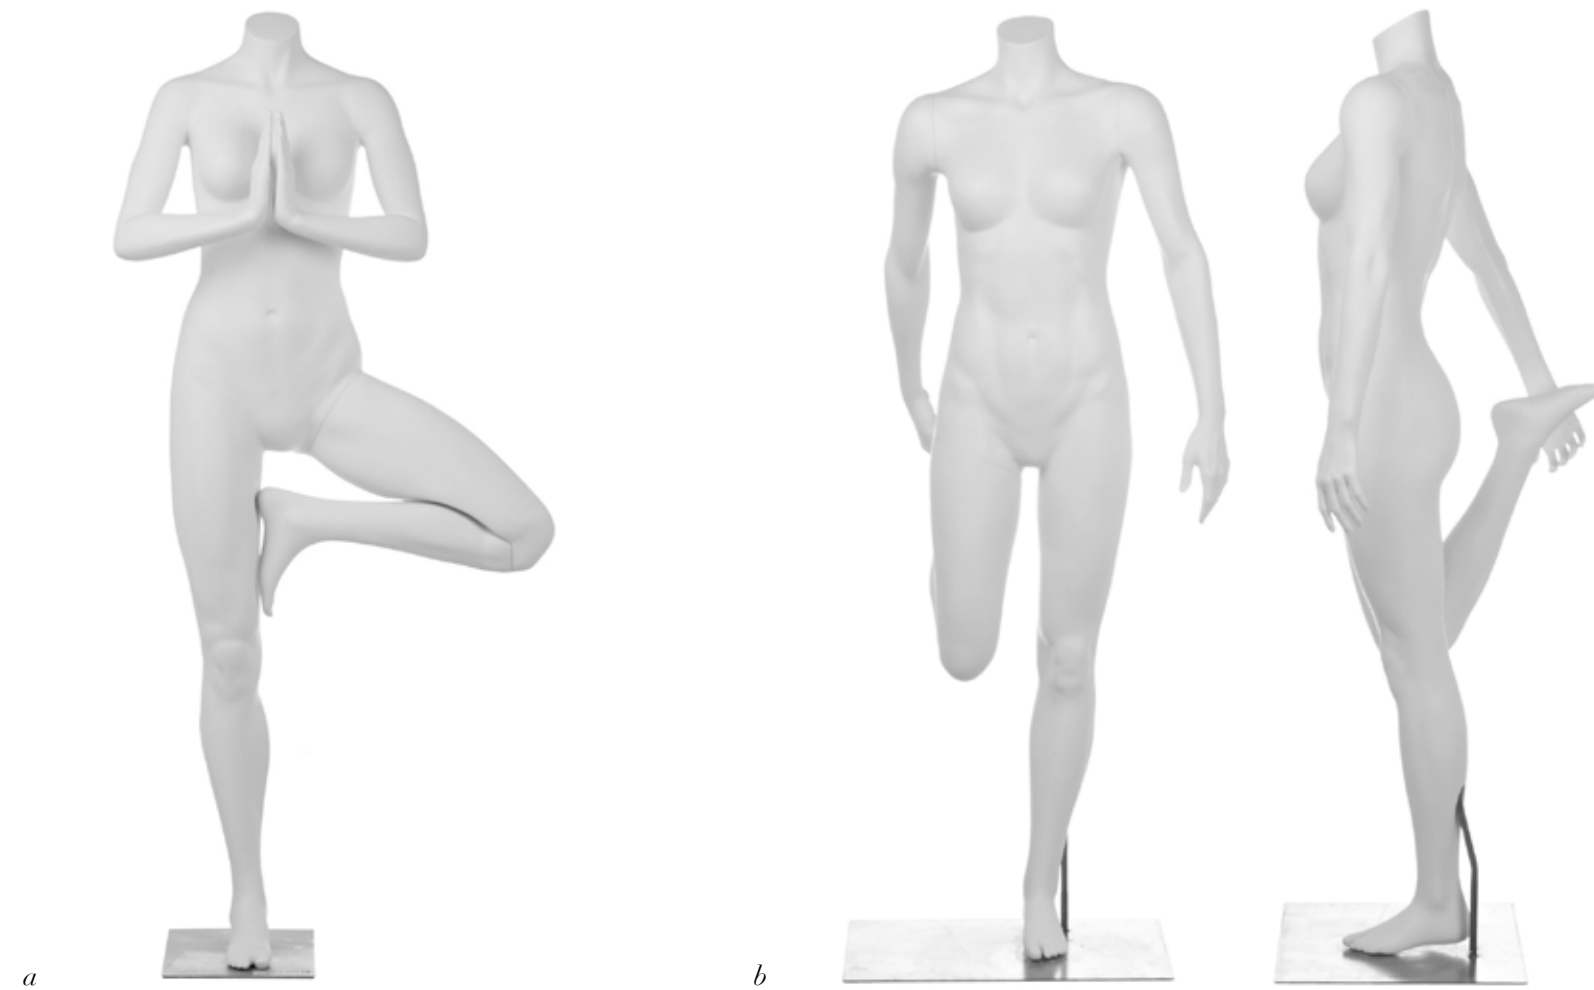

NOTES:

- pose *a* has an alternative belaying arm set; 500-0006
- pose *b* comes with a hat dome insert

athletic: **ACTIVE**

a/SAGE
700-2927

height 65"
chest 37"
waist 31"
hips 39"
inseam 34"

b/EVERETT
700-1198

NOTES:
-poses a and b share a torso. arms are interchangeable for these poses
-pose b can carry a backpack
-pose a and b come with a hat dome insert

athletic: **ACTIVE**

a/YOGA DANCER
500-3448

height 64.5"
bust 31"
waist 25"

b/YOGA SEATED IN OM
512-3541

height 29"
bust 32"
waist 26"
hips 36"
inseam 33.5"

c/YOGA SEATED IN PRAYER
512-3538

height 29"
bust 32"
waist 26"
hips 36"
inseam 33.5"

a

b

c

NOTES:
-pose *a* also available with rectangular base
-poses *c* and *b* share a torso. arms are interchangeable for these poses

athletic: **ACTIVE**

a/YOGA TREE
500-2681

height 60"
chest 34"
waist 27"
depth 16.5"
width 26.5"
inseam 31"

b/SLOANE STRETCHING
500-1483

height 61.5"
bust 35"
waist 27"
width 35.5"
inseam 31"

athletic: **ACTIVE**