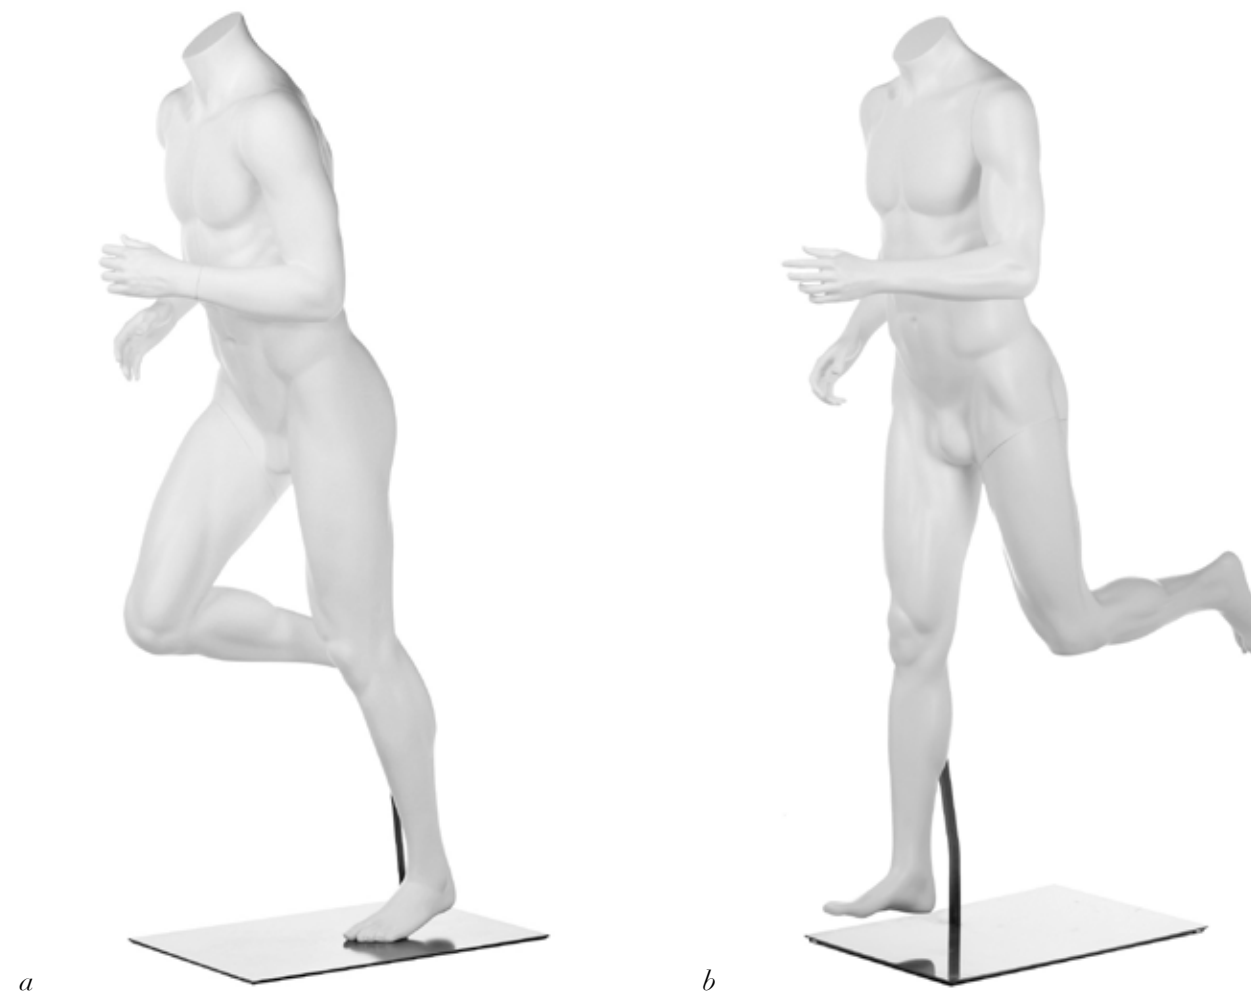

NOTES:

- pose *a* has an alternative belaying arm set; 500-0006
- pose *b* comes with a hat dome insert

athletic: **ACTIVE**

a/SAGE
700-2927

height 65"
chest 37"
waist 31"
hips 39"
inseam 34"

b/EVERETT
700-1198

height 65"
chest 38.75"
waist 31"
hips 37.5"
inseam 34"

NOTES:
-pose *b* has an alternative belaying arm set; 700-0077
-pose *a* comes with a hat dome insert

athletic: **ACTIVE**

a/FEMALE MID-STRIDE
500-1053

height 58"
bust 34"
waist 25.75"
hips 35"

b/FEMALE FULL-STRIDE
500-0753

height 59"
bust 34"
waist 26"
hips 34"

NOTES: *pose b comes with a hat dome insert*

athletic: **ACTIVE**

a/MALE MID-STRIDE
700-0958

height 58.75"
chest 38"
waist 30"
hips 36.25"

b/MALE FULL-STRIDE
700-0754

height 62"
chest 38"
waist 30"
hips 36"

NOTES: *pose b comes with a hat dome insert*

athletic: **ACTIVE**

a/FEMALE HIKER DOWN ARMS
headless 500-0474
egg head 500-2743

b/FEMALE HIKER LEFT BAG ARM
headless 500-0473
egg head 500-2746