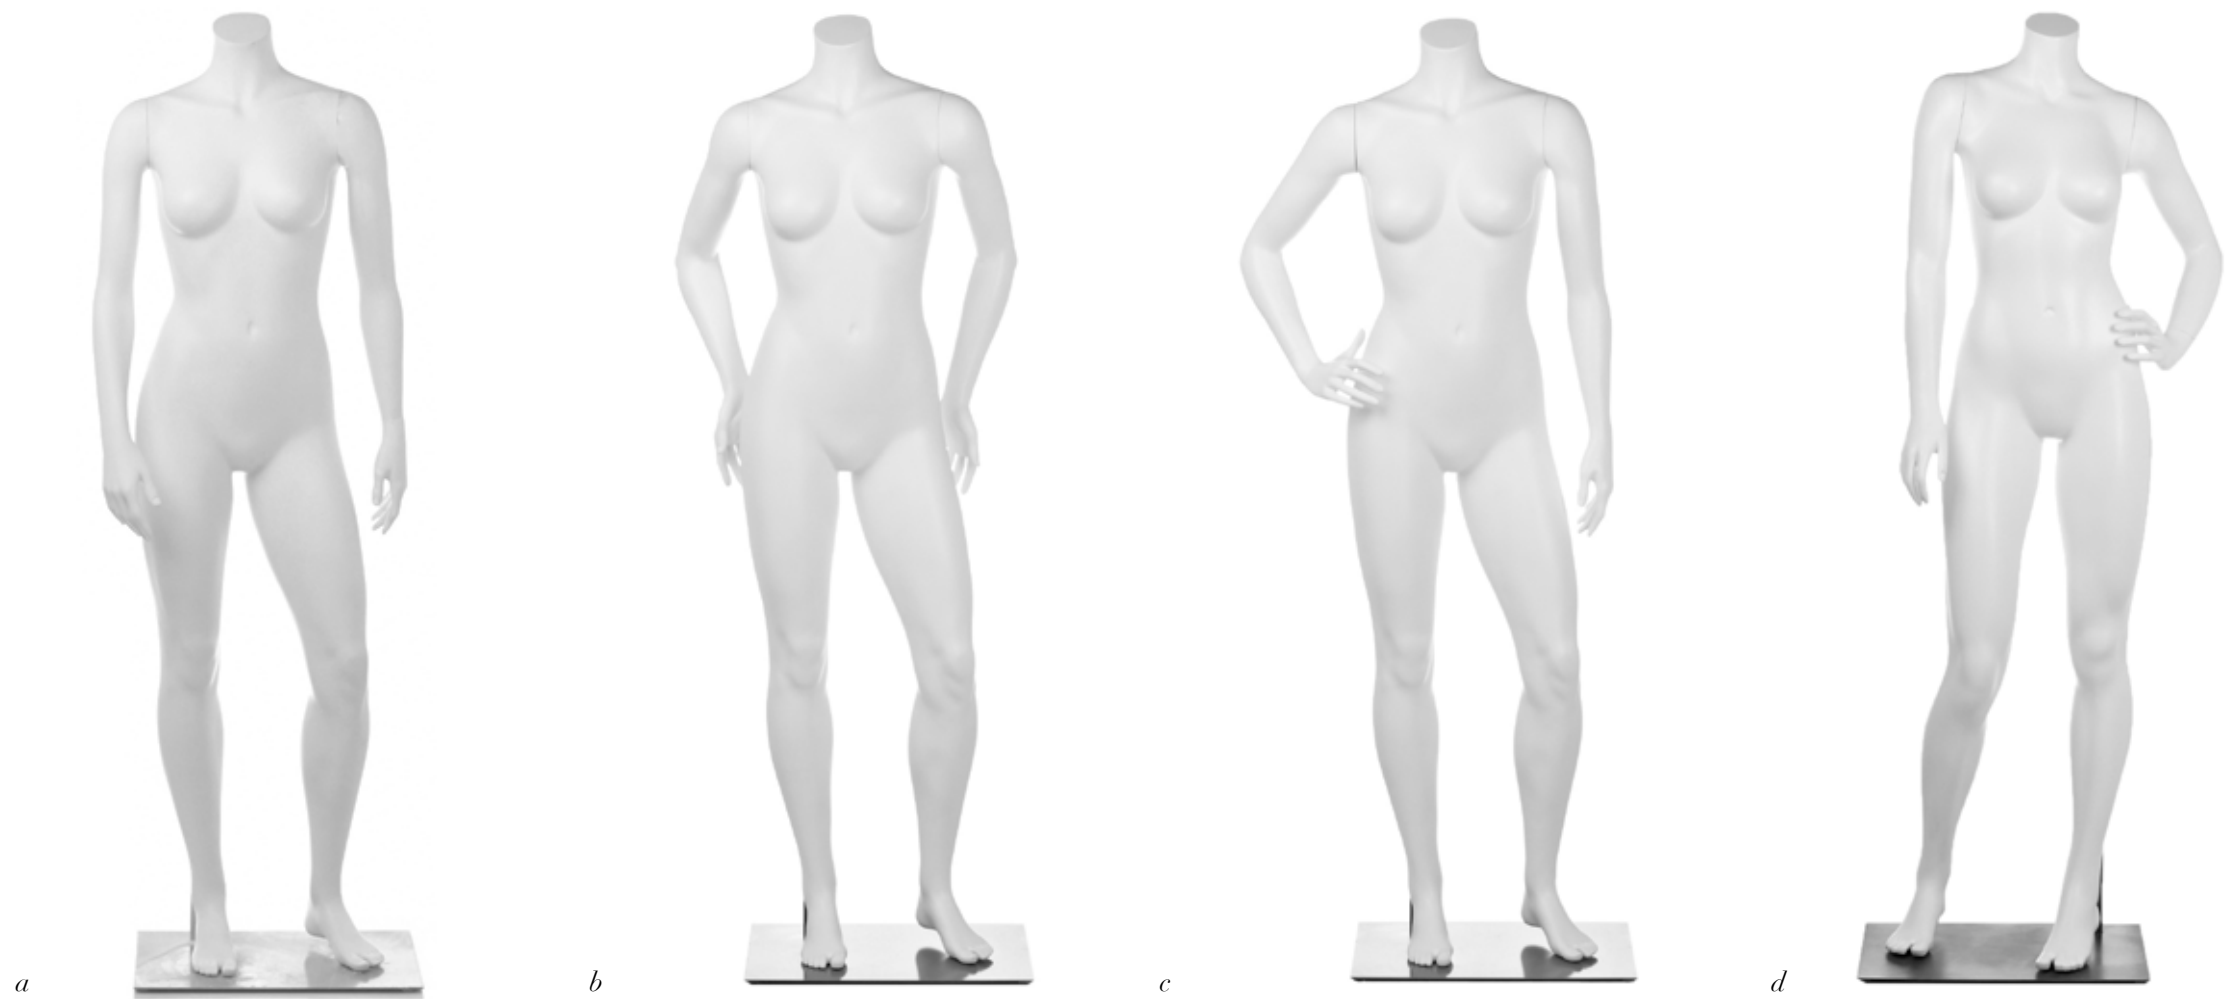

athletic: **SPORTY**

a/SADIE DOWN ARMS
500-0018

b/SADIE BACK ARMS
500-1488

c/SADIE RIGHT ARM HIP
500-1464

height 61.5"
bust 34"
waist 26"
hips 36"
inseam 31"
heel .5"

d/SIENNA HIP ARM
500-0017

height 61"
bust 33"
waist 25"
hips 35.5"
inseam 31"
heel .5"

NOTES:
-poses *a*, *b*, and *c* share a torso. arms are interchangeable for all poses
-poses *a*, *b*, and *c* come with a hat dome insert

athletic: **SPORTY**

a/SAM DOWN ARMS
700-1465

b/SAM HIP ARM
700-1489

c/SLATE DOWN ARMS
headless 700-0470
abstract head 700-0262

height 65"
chest 39"
waist 32"
hips 39"
inseam 34"
heel .5"

a

b

c

abstract

NOTES:
-poses *a* and *b* share a torso. arms are interchangeable for these poses
-poses *a* and *b* available with removable feet and high cald intert to accomodate boots
-all poses come with a hat dome insert

athletic: **SPORTY**

a/SLATE SHORT
705-1172

height 23"
waist 31.5"
hips 39"
inseam 11.5"

b/SLATE PANT
703-0470

height 44.5"
waist 32"
hips 38"
inseam 34"

c/SIENNA SHORT
505-1171

height 20"
waist 22.5"
hips 39"
inseam 11.5"