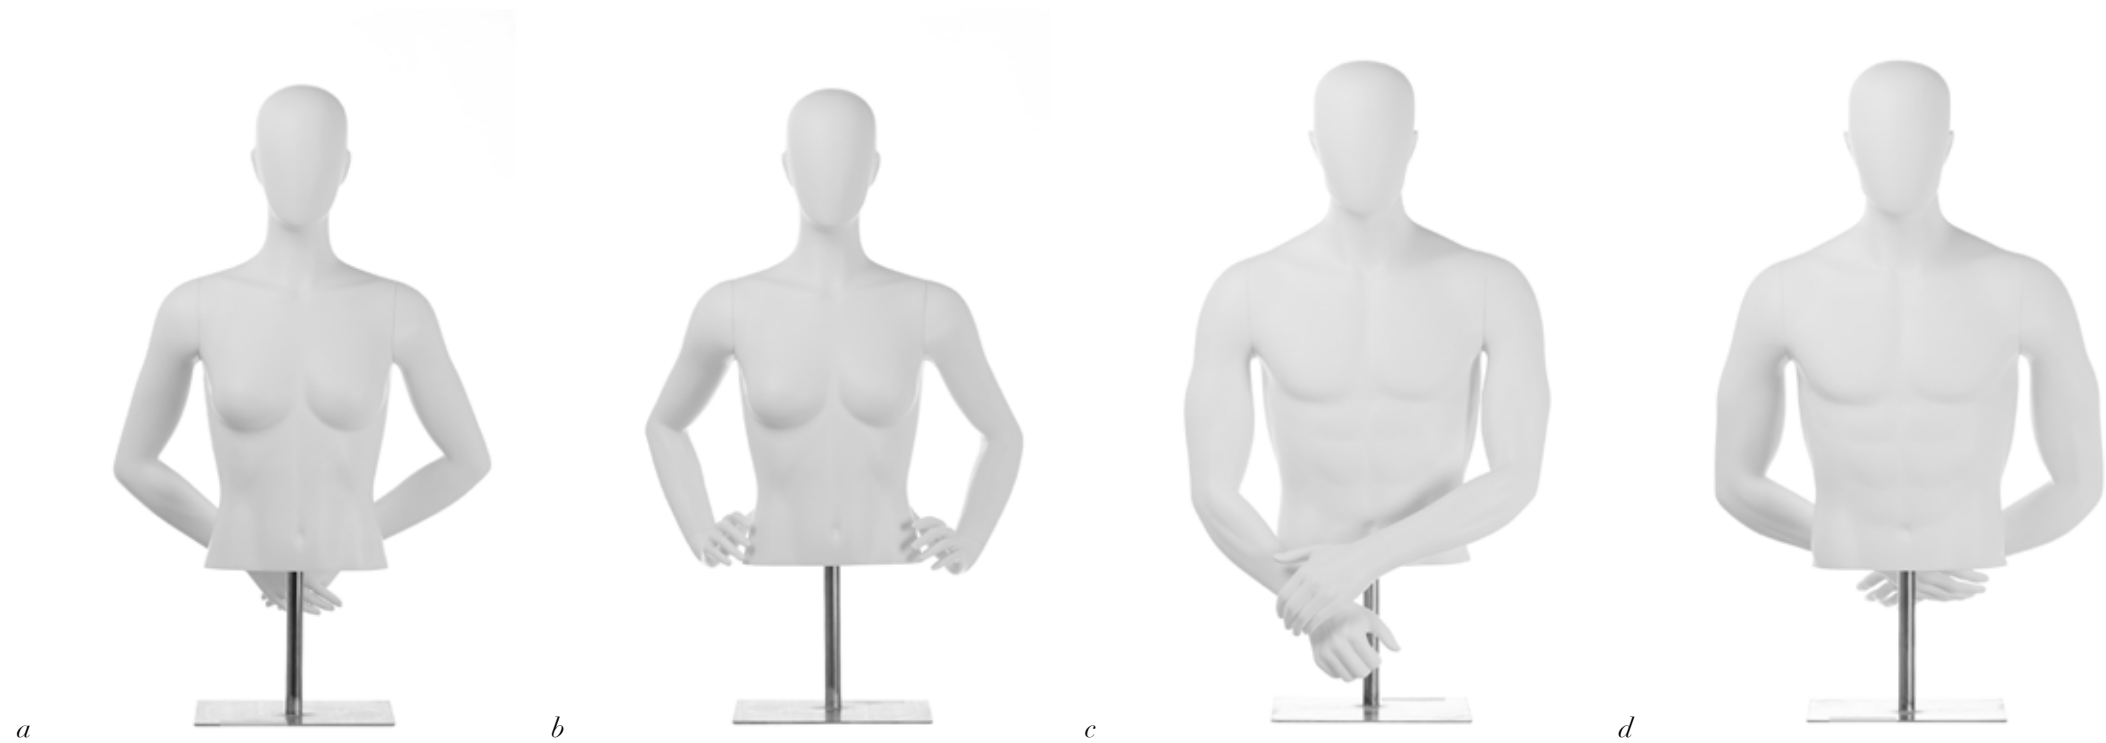

*athletic:* **SUMMIT**

*a*/LEILA  
500-2154

height 68"  
bust 34"  
waist 26"  
hips 36.75"  
depth 14"  
width 19.5"  
inseam 32.5"

*b*/LUNA  
500-2153

height 68"  
bust 34"  
waist 26"  
hips 36.75"  
depth 12"  
width 19.5"  
inseam 32.5"

*c*/MALE BUST FRONT ARMS  
702-3118

*d*/MALE BUST BACK ARMS  
702-3119

height 30"  
chest 34.5"  
waist 26"

NOTES:

- forms *a* and *b* share a torso. arms are interchangeable for these poses
- forms *c* and *d* share a torso. arms are interchangeable for these poses
- base is required for all forms
- egg heads are from the summit collection