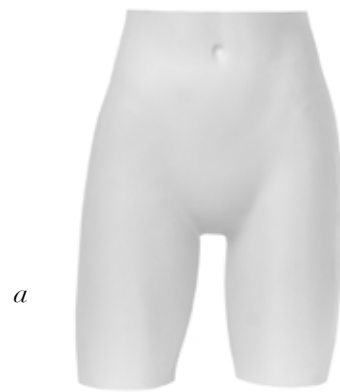

*athletic:* **SUMMIT**

*a*/LEILA  
500-2154

height 68"  
bust 34"  
waist 26"  
hips 36.75"  
depth 14"  
width 19.5"  
inseam 32.5"

*b*/LUNA  
500-2153

height 68"  
bust 34"  
waist 26"  
hips 36.75"  
depth 12"  
width 19.5"  
inseam 32.5"

*athletic:* **SUMMIT**

*a*/LEILA TANK  
501-2189

height 32"  
bust 33"  
waist 26.5"  
hips 34"  
depth 9"  
width 16"  
inseam 5"

*b*/LUNA 3/4  
501-2151

height 36"  
bust 34"  
waist 26.5"  
hips 36.25"  
depth 11"  
width 21"  
inseam 7.75"

NOTES: *base for forms a and b is optional*

*a*/LUNA SHORT  
505-2151

height 20"  
waist 25.5"  
hips 36"  
depth 4"  
width 14"  
inseam 11.5"

*b*/LYDIA PANT  
503-2152

height 47.25"  
waist 26"  
hips 36.5"  
depth 13"  
width 14.5"  
inseam 33.5"

NOTES:  
*-base for pose a is optional*  
*-base for pose b is required*

*athletic:* **SUMMIT**

*a*/LEILA SMALL BRA  
504-2187

height 20"  
bust 33"

*b*/LYDIA LARGE BRA  
504-2151

height 19"  
bust 35.75"

NOTES: *base for all forms is optional*