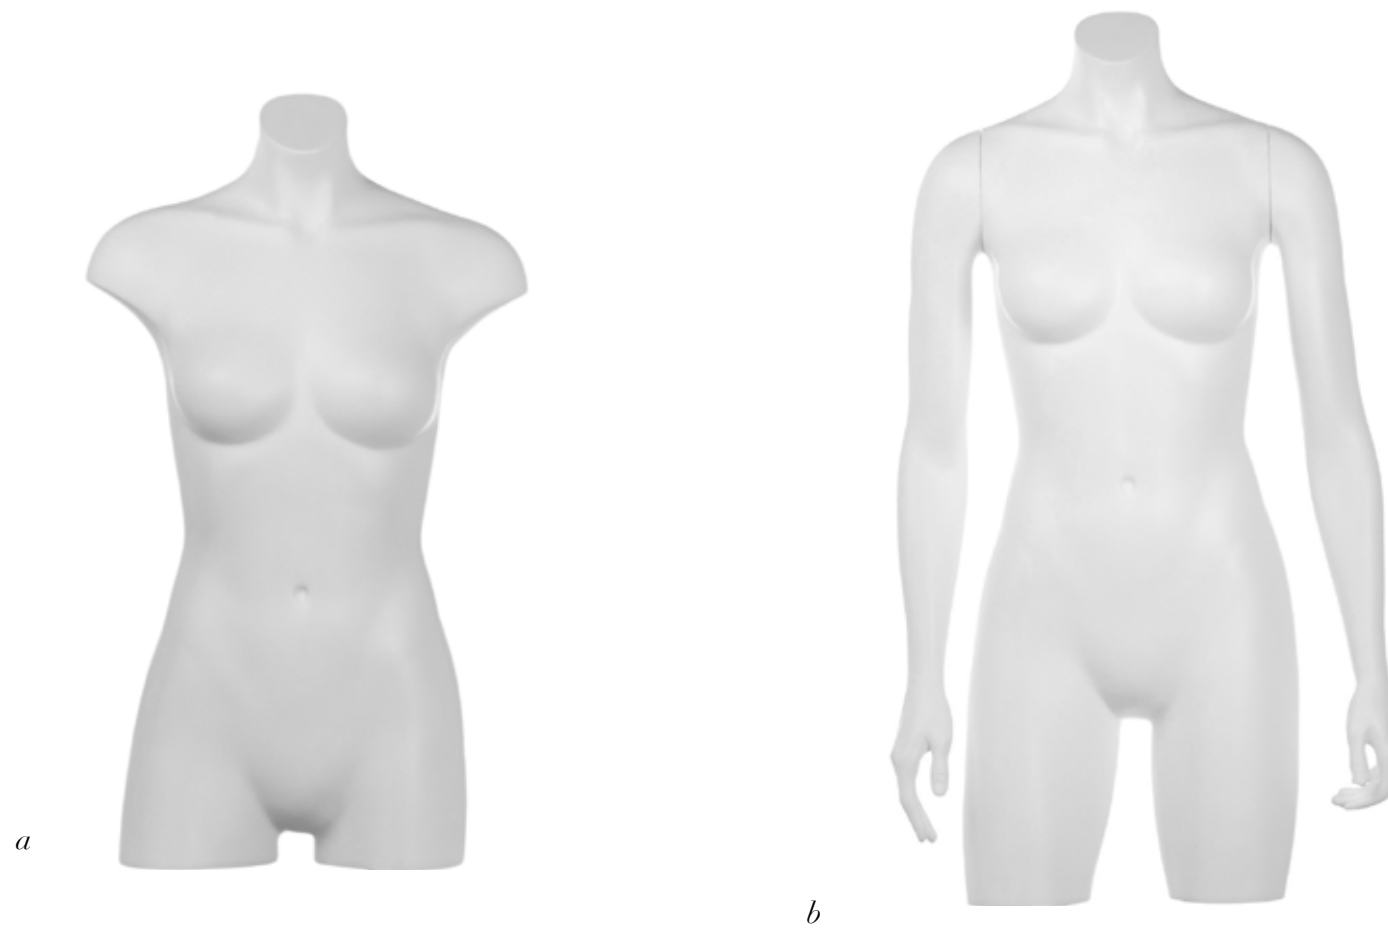

*athletic:* **SUMMIT**

*a*/LEILA  
500-2154

height 68"  
bust 34"  
waist 26"  
hips 36.75"  
depth 14"  
width 19.5"  
inseam 32.5"

*b*/LUNA  
500-2153

height 68"  
bust 34"  
waist 26"  
hips 36.75"  
depth 12"  
width 19.5"  
inseam 32.5"

*athletic:* **SUMMIT**

*a*/LEILA TANK  
501-2189

height 32"  
bust 33"  
waist 26.5"  
hips 34"  
depth 9"  
width 16"  
inseam 5"

*b*/LUNA 3/4  
501-2151

height 36"  
bust 34"  
waist 26.5"  
hips 36.25"  
depth 11"  
width 21"  
inseam 7.75"

NOTES: *base for forms a and b is optional*

*a*/LUNA SHORT  
505-2151

height 20"  
waist 25.5"  
hips 36"  
depth 4"  
width 14"  
inseam 11.5"

*b*/LYDIA PANT  
503-2152

height 47.25"  
waist 26"  
hips 36.5"  
depth 13"  
width 14.5"  
inseam 33.5"

NOTES:  
*-base for pose a is optional*  
*-base for pose b is required*

*athletic:* **SUMMIT**

*a*/LEILA SMALL BRA  
504-2187

height 20"  
bust 33"

*b*/LYDIA LARGE BRA  
504-2151

height 19"  
bust 35.75"

NOTES: *base for all forms is optional*