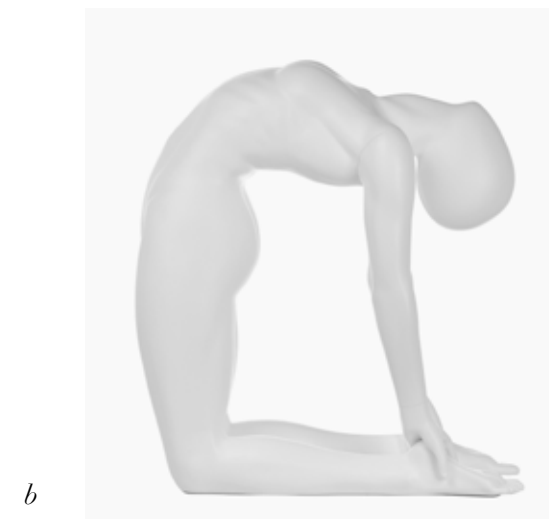

olympus: **YOGA**

a/YOGA WHEEL
500-2356

height 78"
bust 34"
waist 26.5"
hips 37.25"
inseam 32"

b/YOGA CAMEL
500-2465

height 32.5"
bust 33.5"
waist 27"
hips 36"
inseam 29.5"

olympus: **YOGA**

a/YOGA TREE
500-2464

height 81.25"

b/YOGA TREE PRAYER ARMS

egghead 500-3107
headless 500-2681

height 69.5"
bust 34.5"
waist 26"
hips 36"
inseam 31"

c/YOGA HALF MOON

egghead 500-2358
headless 500-2680

height 72.5"
bust 35"
waist 26"
hips 36.5"
inseam 30"

headless

NOTES: *pose a is available with calf or foot fitting*

olympus: **YOGA**

a/YOGA PEACOCK FEATHER
700-2466

height 81.25"
chest 39"
waist 30.75"
hips 38.25"
inseam 32.5"

b/YOGA PEACOCK FEATHER
500-2674

height 72.5"
bust 35"
waist 26"
hips 36.5"
inseam 30"

a

b

NOTES: *base for pose a sold separately; 350-2466*