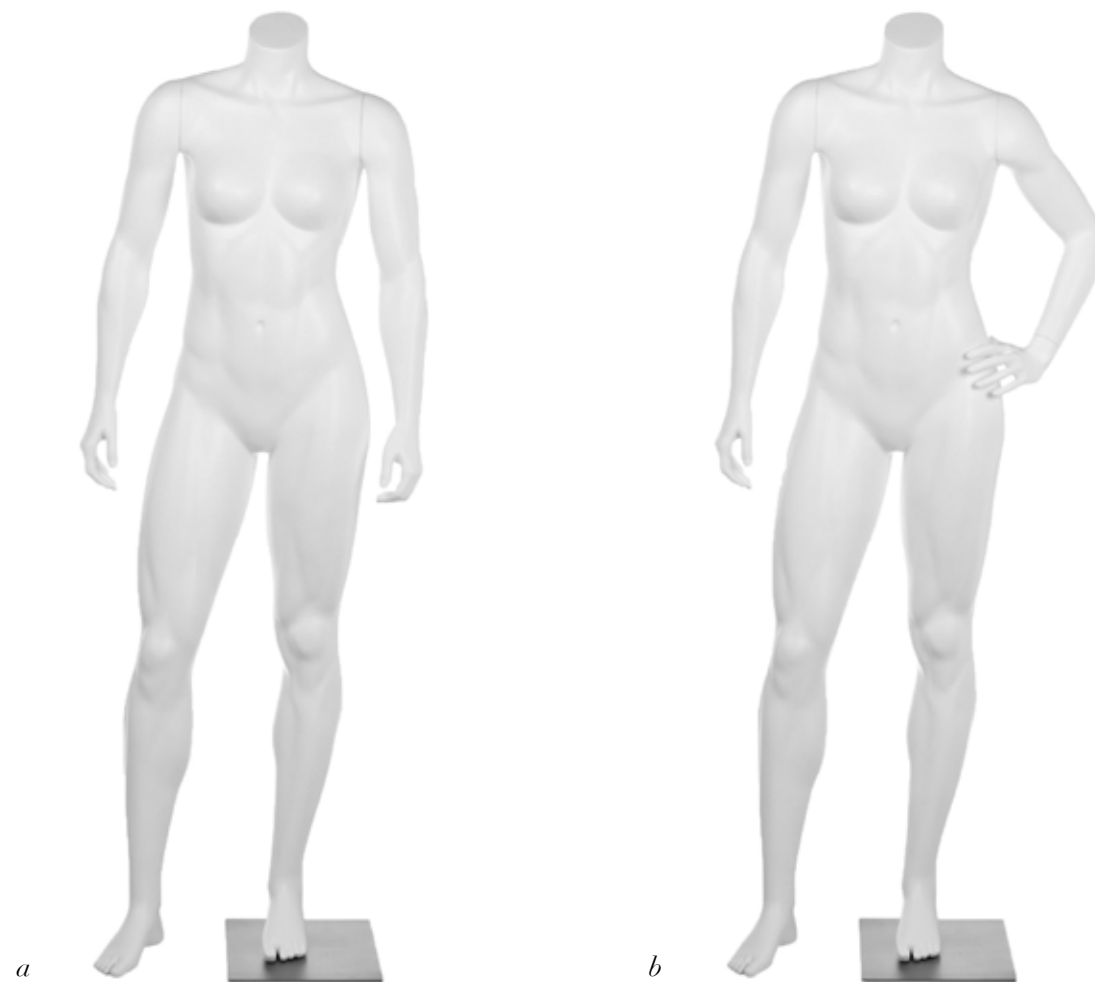

athletic: **CHARGED**

a/JACK DOWN ARMS
egg head 700-1596
headless 700-0598
realistic head 700-1602

b/JACK RUGBY CHEST ARMS
egg head 700-1597
headless 700-1522
realistic head 700-1603

c/JACK FOOTBALL DOWN ARMS
egg head 700-1616
headless 700-1546
realistic head 700-1617

height 75"
chest 47"
waist 36"
hips 41"
inseam 34"

a

b

c

headless

realistic

NOTES:
-all poses share a torso. arms are interchangeable for all poses
-accessories for visual display only

athletic: **CHARGED**

a/JILLIAN DOWN ARMS
headless 500-0597
egg head 500-1599
realistic head 500-1605

b/JILLIAN HIP ARM
headless 500-1521
egg head 500-1601
realistic head 500-1612

height 62"
bust 35"
waist 27"
hips 37"
inseam 32"

egg head realistic

NOTES: *poses a and b share a torso. arms are interchangeable for these poses*