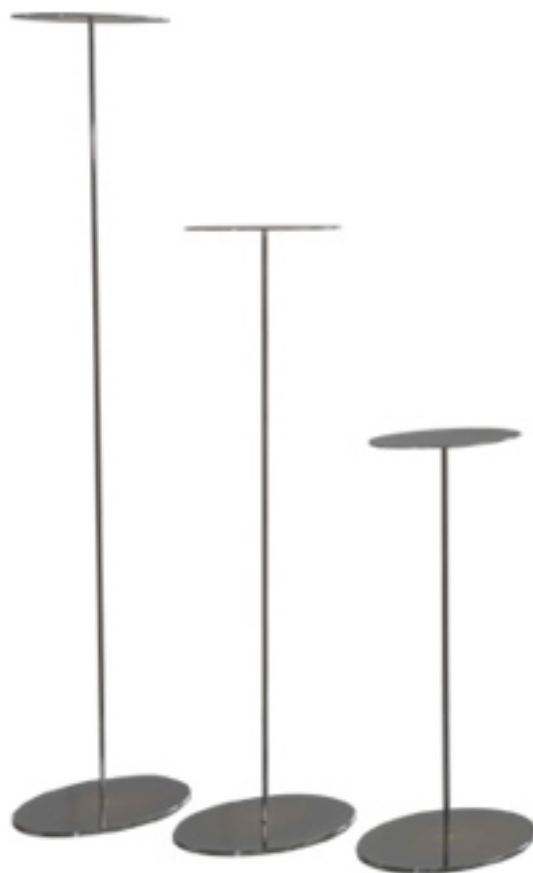

---

OR377, OR378, OR379

OVAL RISERS OR 377 Height: 48", Width: 12", Depth: 8" OR 378 Height: 36", Width: 12", Depth: 8"  
OR 379 Height: 24", Width: 12", Depth: 8" Finish Options: Polished Chrome. Custom finishes on request.

---

OSR233, OSR234, OSR235  
OVAL SHOE RISERS OSR 233 - Height: 27", Width: 4", Depth: 8" OSR 234 - Height: 21", Width: 4",  
Depth: 8" OSR 235 - Height: 15", Width: 4", Depth: 8" Finish Options: Polished Chrome. Custom  
finishes on request.

---

Height: 32", Width: 60", Depth: 36" Table top variations: - glass, inset tray, white Polished Chrome.  
Custom finishes on request.

---

**SHOWROOM**

PH. 212 366-9040 FX. 212 366-9048

MANNEQUINS FORMS FIXTURES FURNITURE DECORATIVES ACCESSORIES