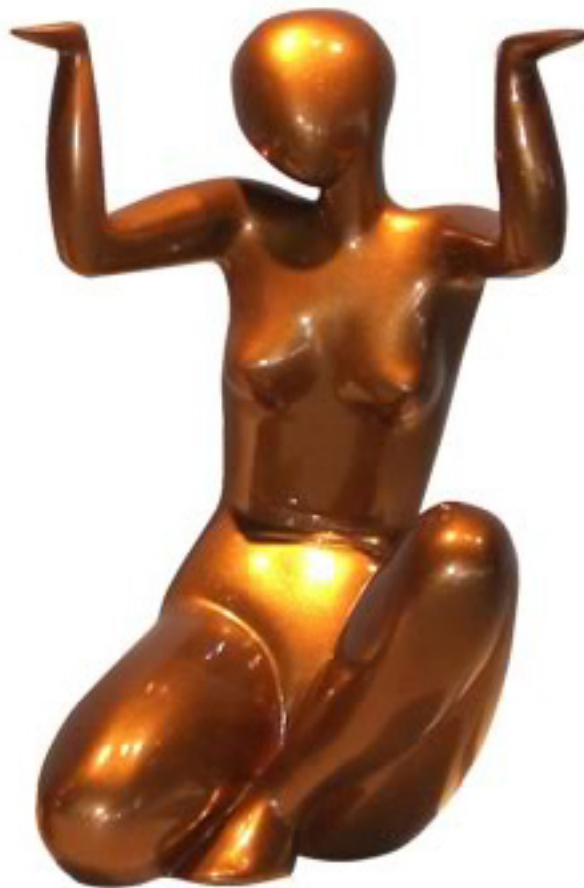

MODI-3

Height 12.5 in, Width 9.5 in, Depth 9 in.
Available in Standard Paint Finish, Silver Leaf and Custom Automotive Finish.

SHOWROOM
PH. 212 366-9040 FX. 212 366-9048

MANNEQUINS FORMS FIXTURES FURNITURE DECORATIVES ACCESSORIES