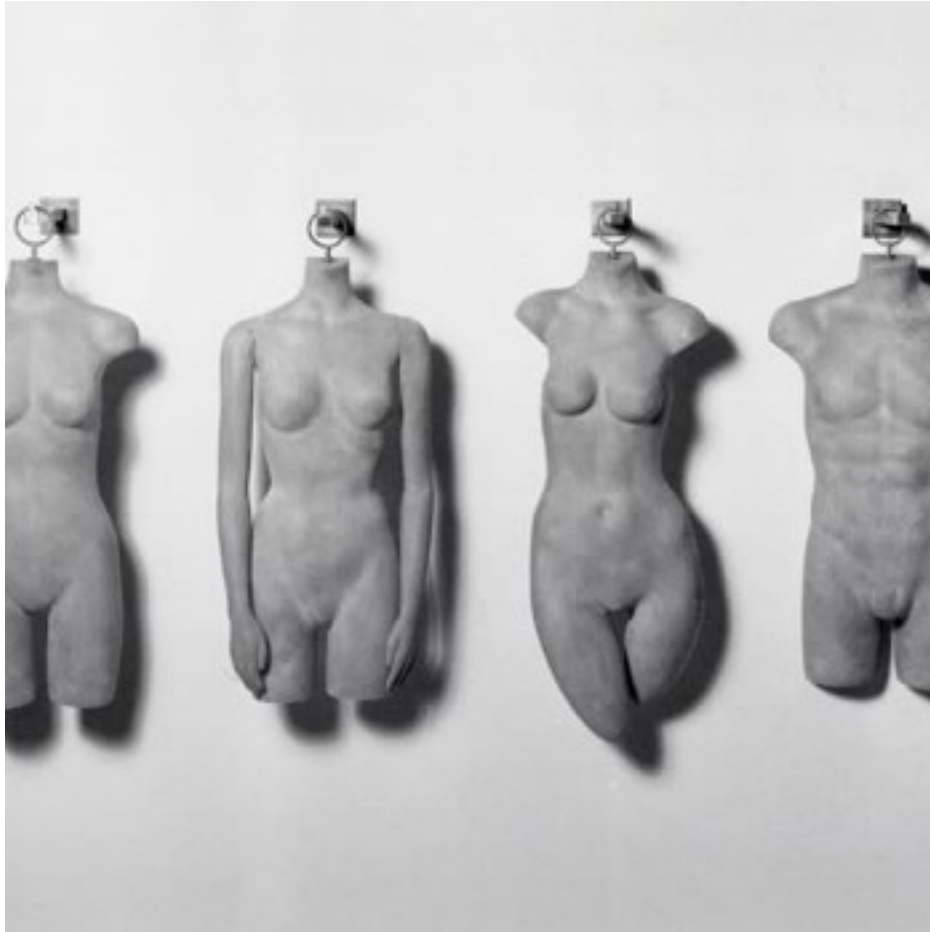

Male, Female and Flatback

FT-705C, FT-114

FT-705C, FT-114, LI-5, MT-410
Available in counter top and floor standing bases. Available with neck ring option.

SHOWROOM
PH. 212 366-9040 FX. 212 366-9048

MANNEQUINS FORMS FIXTURES FURNITURE DECORATIVES ACCESSORIES

GOLDSMITH
NEW YORK

GOLDSMITH A COMPANY OF
 NOABRANDS

WWW.GOLDSMITH-INC.COM
INFO@GOLDSMITH-INC.COM