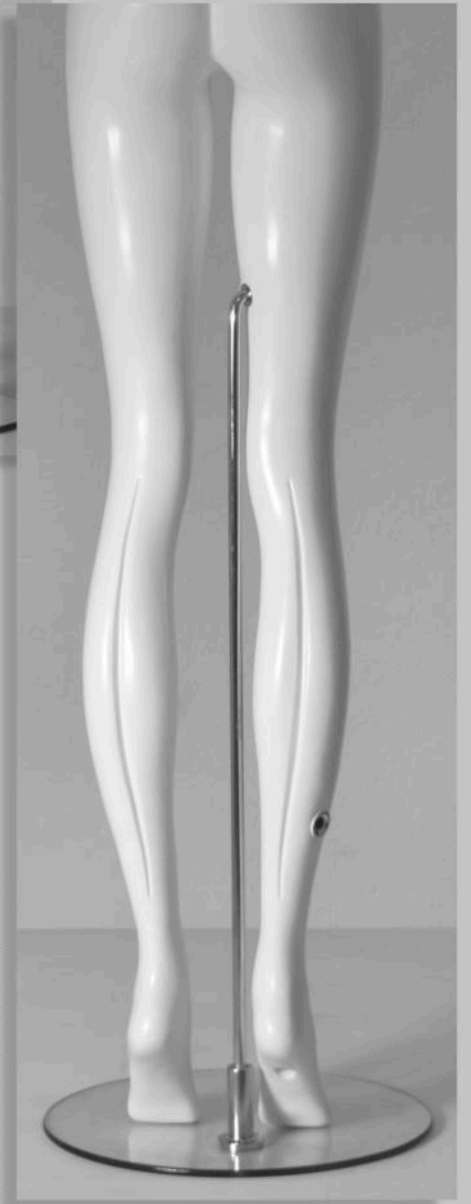

THIGH FITTING AND GLASS BASE