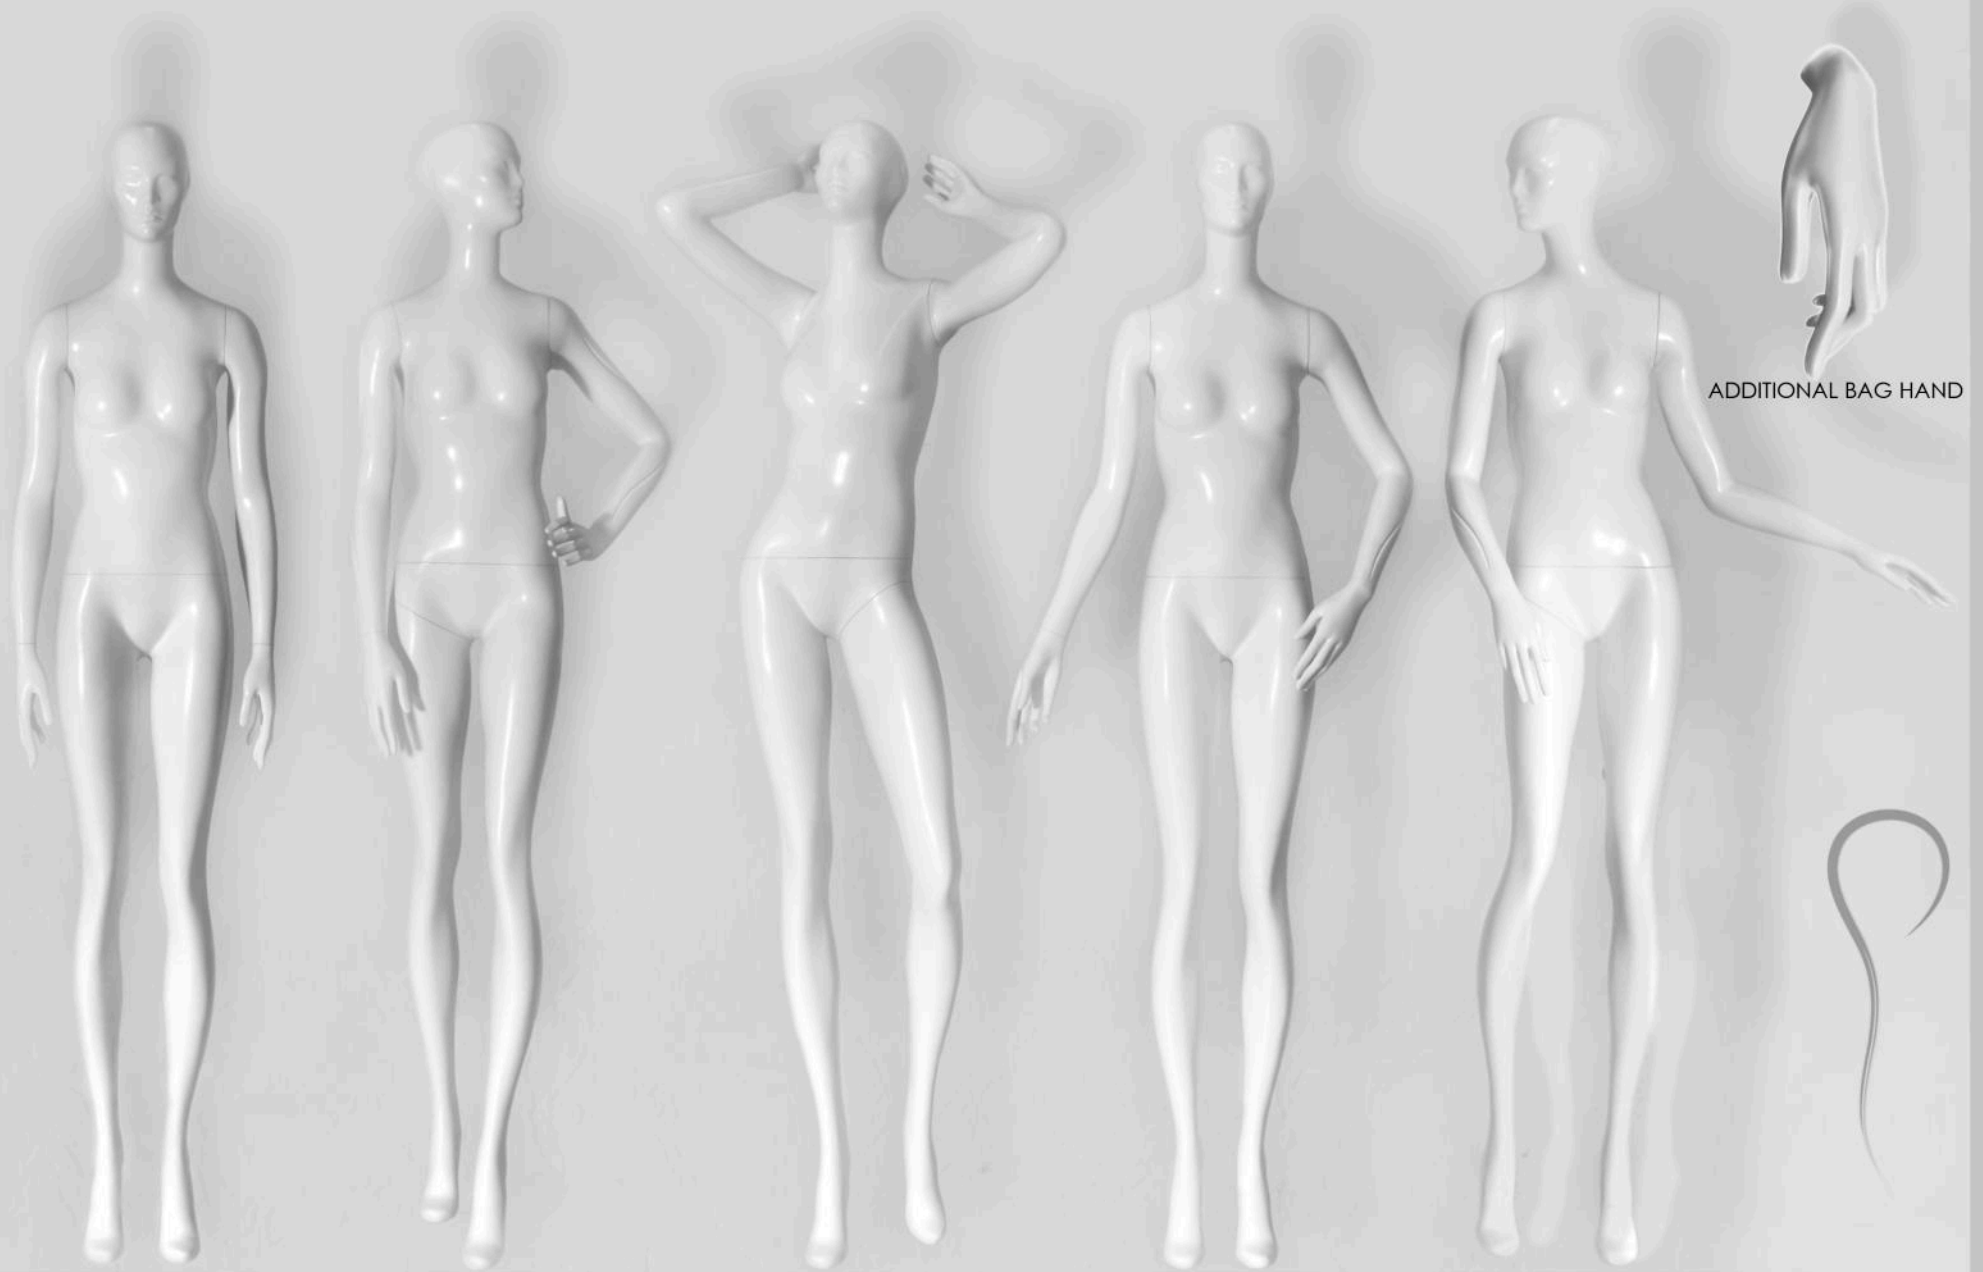

AnDreA / Woman

AnD 01

AnD 02

AnD 03

AnD 04

AnD 05

STANDARD DIMENSIONS (CM): Height 191 / Width 55 / Depth 40 / Breast 78 / Waist 60 / Hips 85 / Size 38-40 / Shoes 39 / Heel height 10.

All dimensions are approximate.